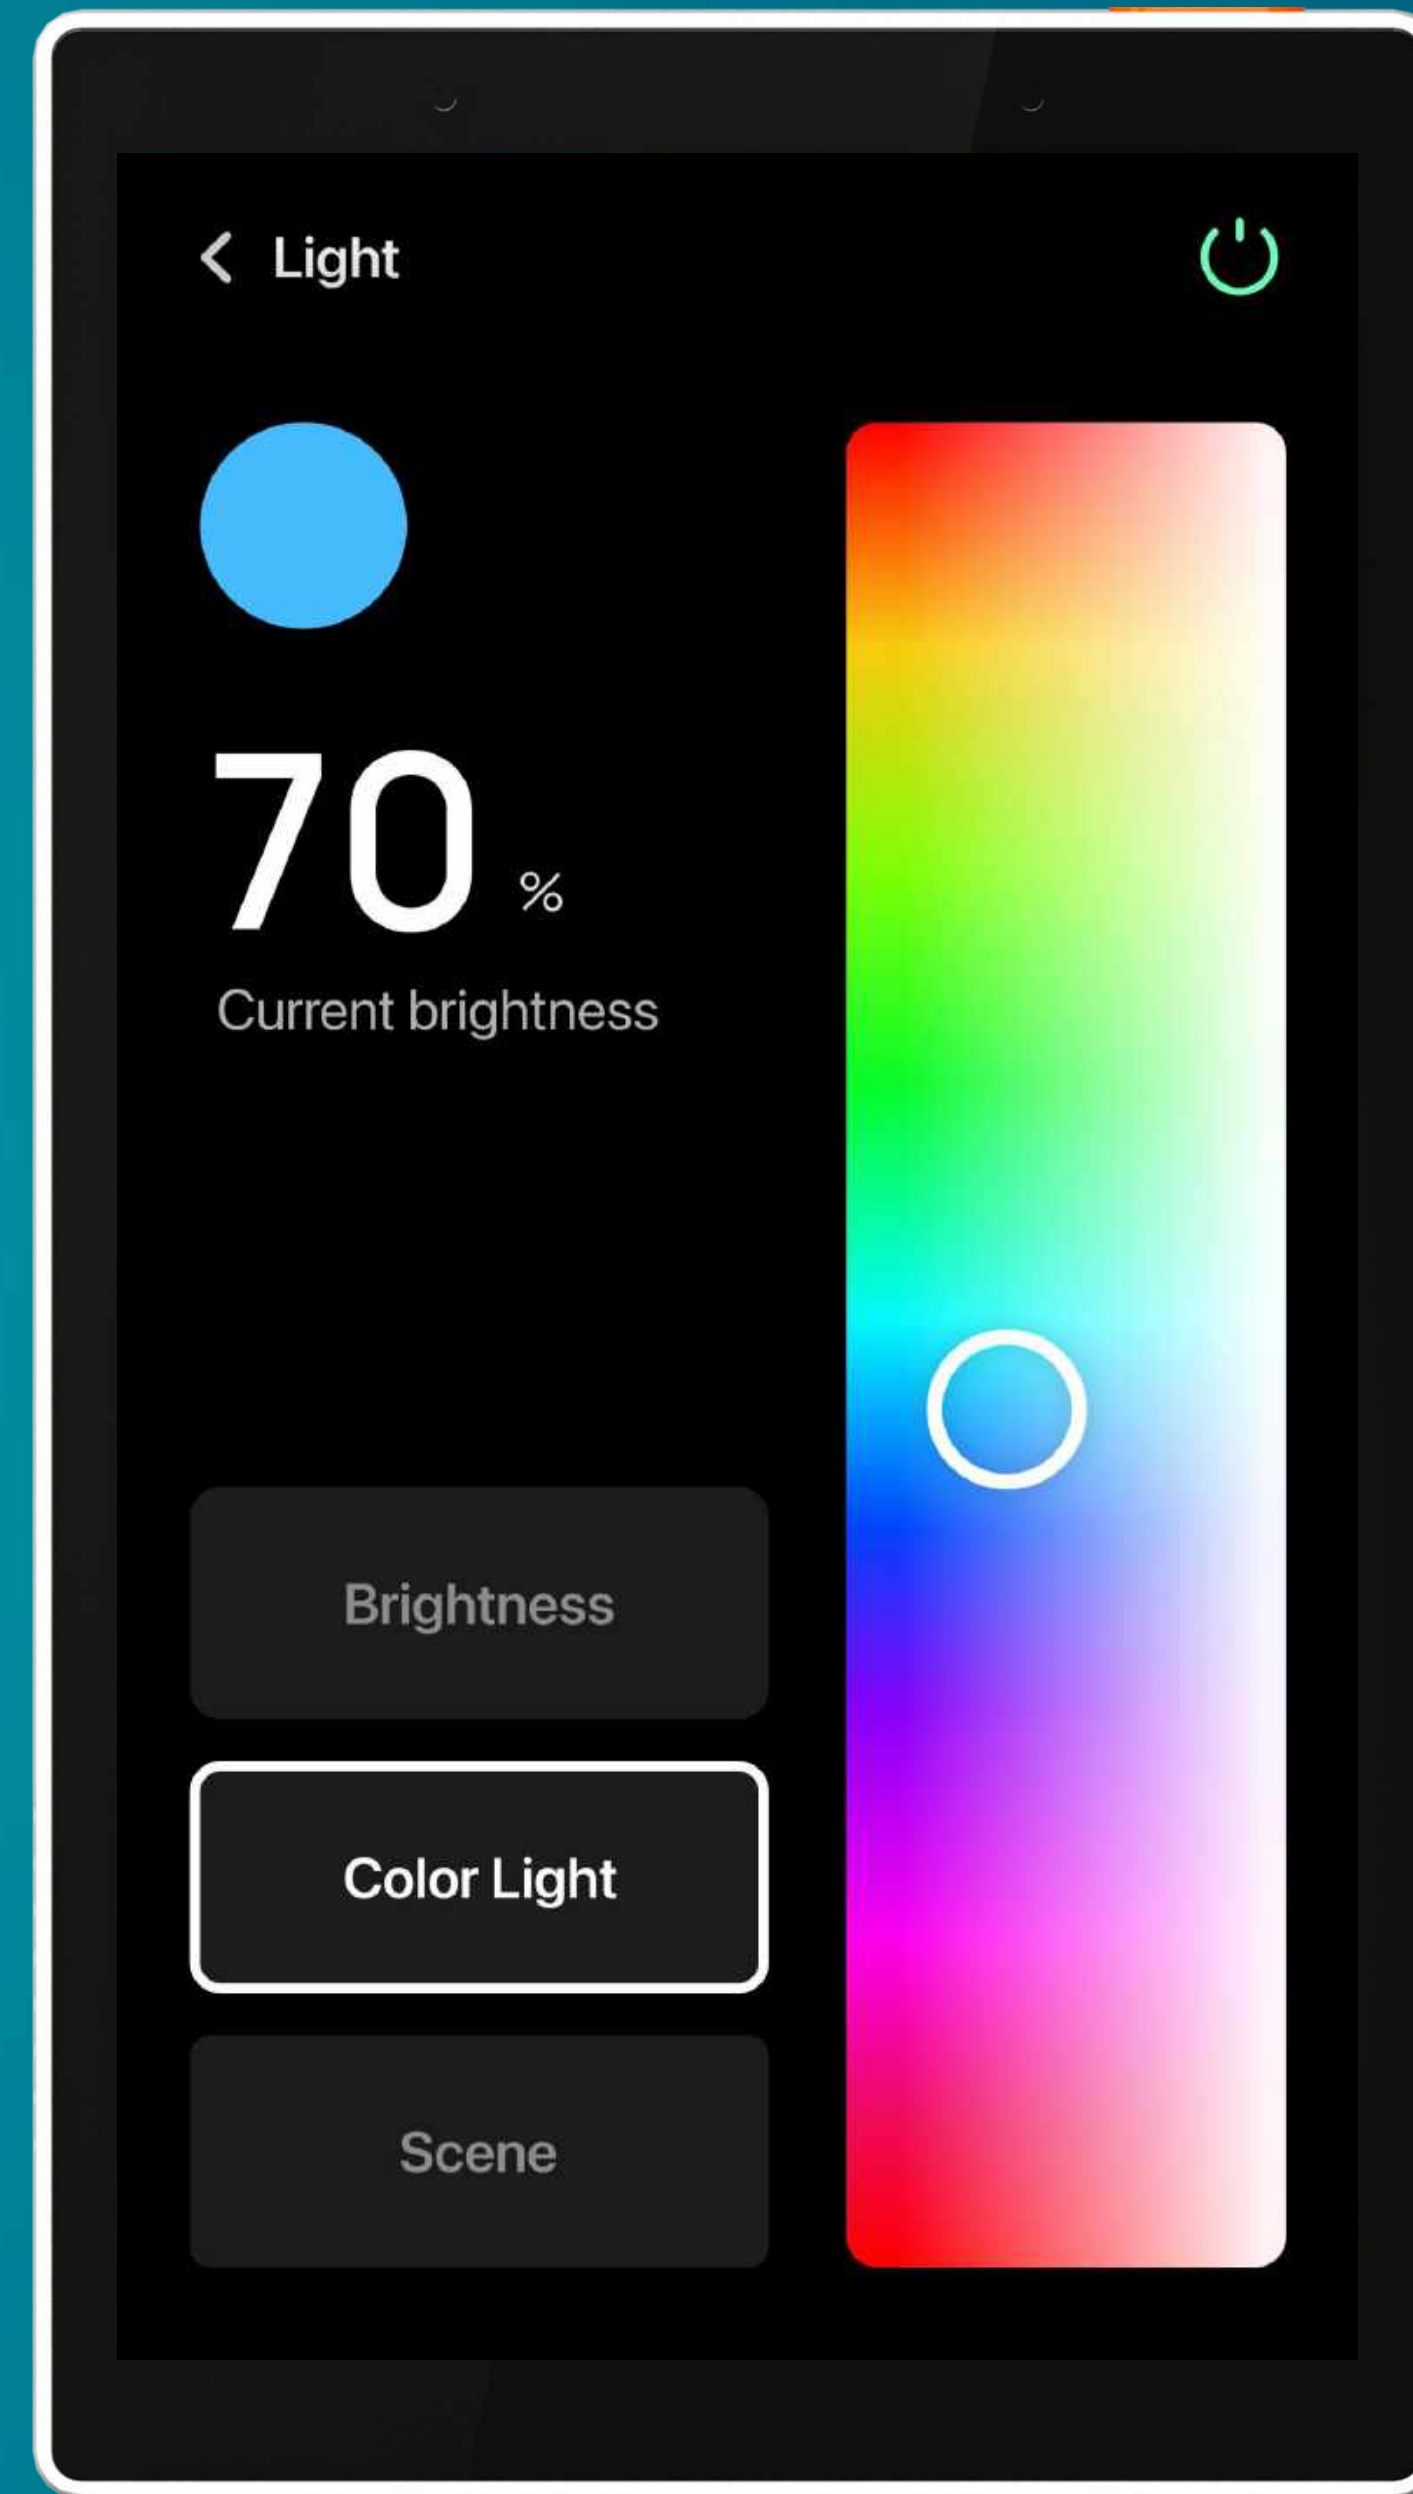

omnifa

Vive Smart.

Smart Control Panel L

All in one
Display

In-wall
installation

OMNIA

**Easy to install, Just
replace switch with
up to 2 ways.**

Device Page