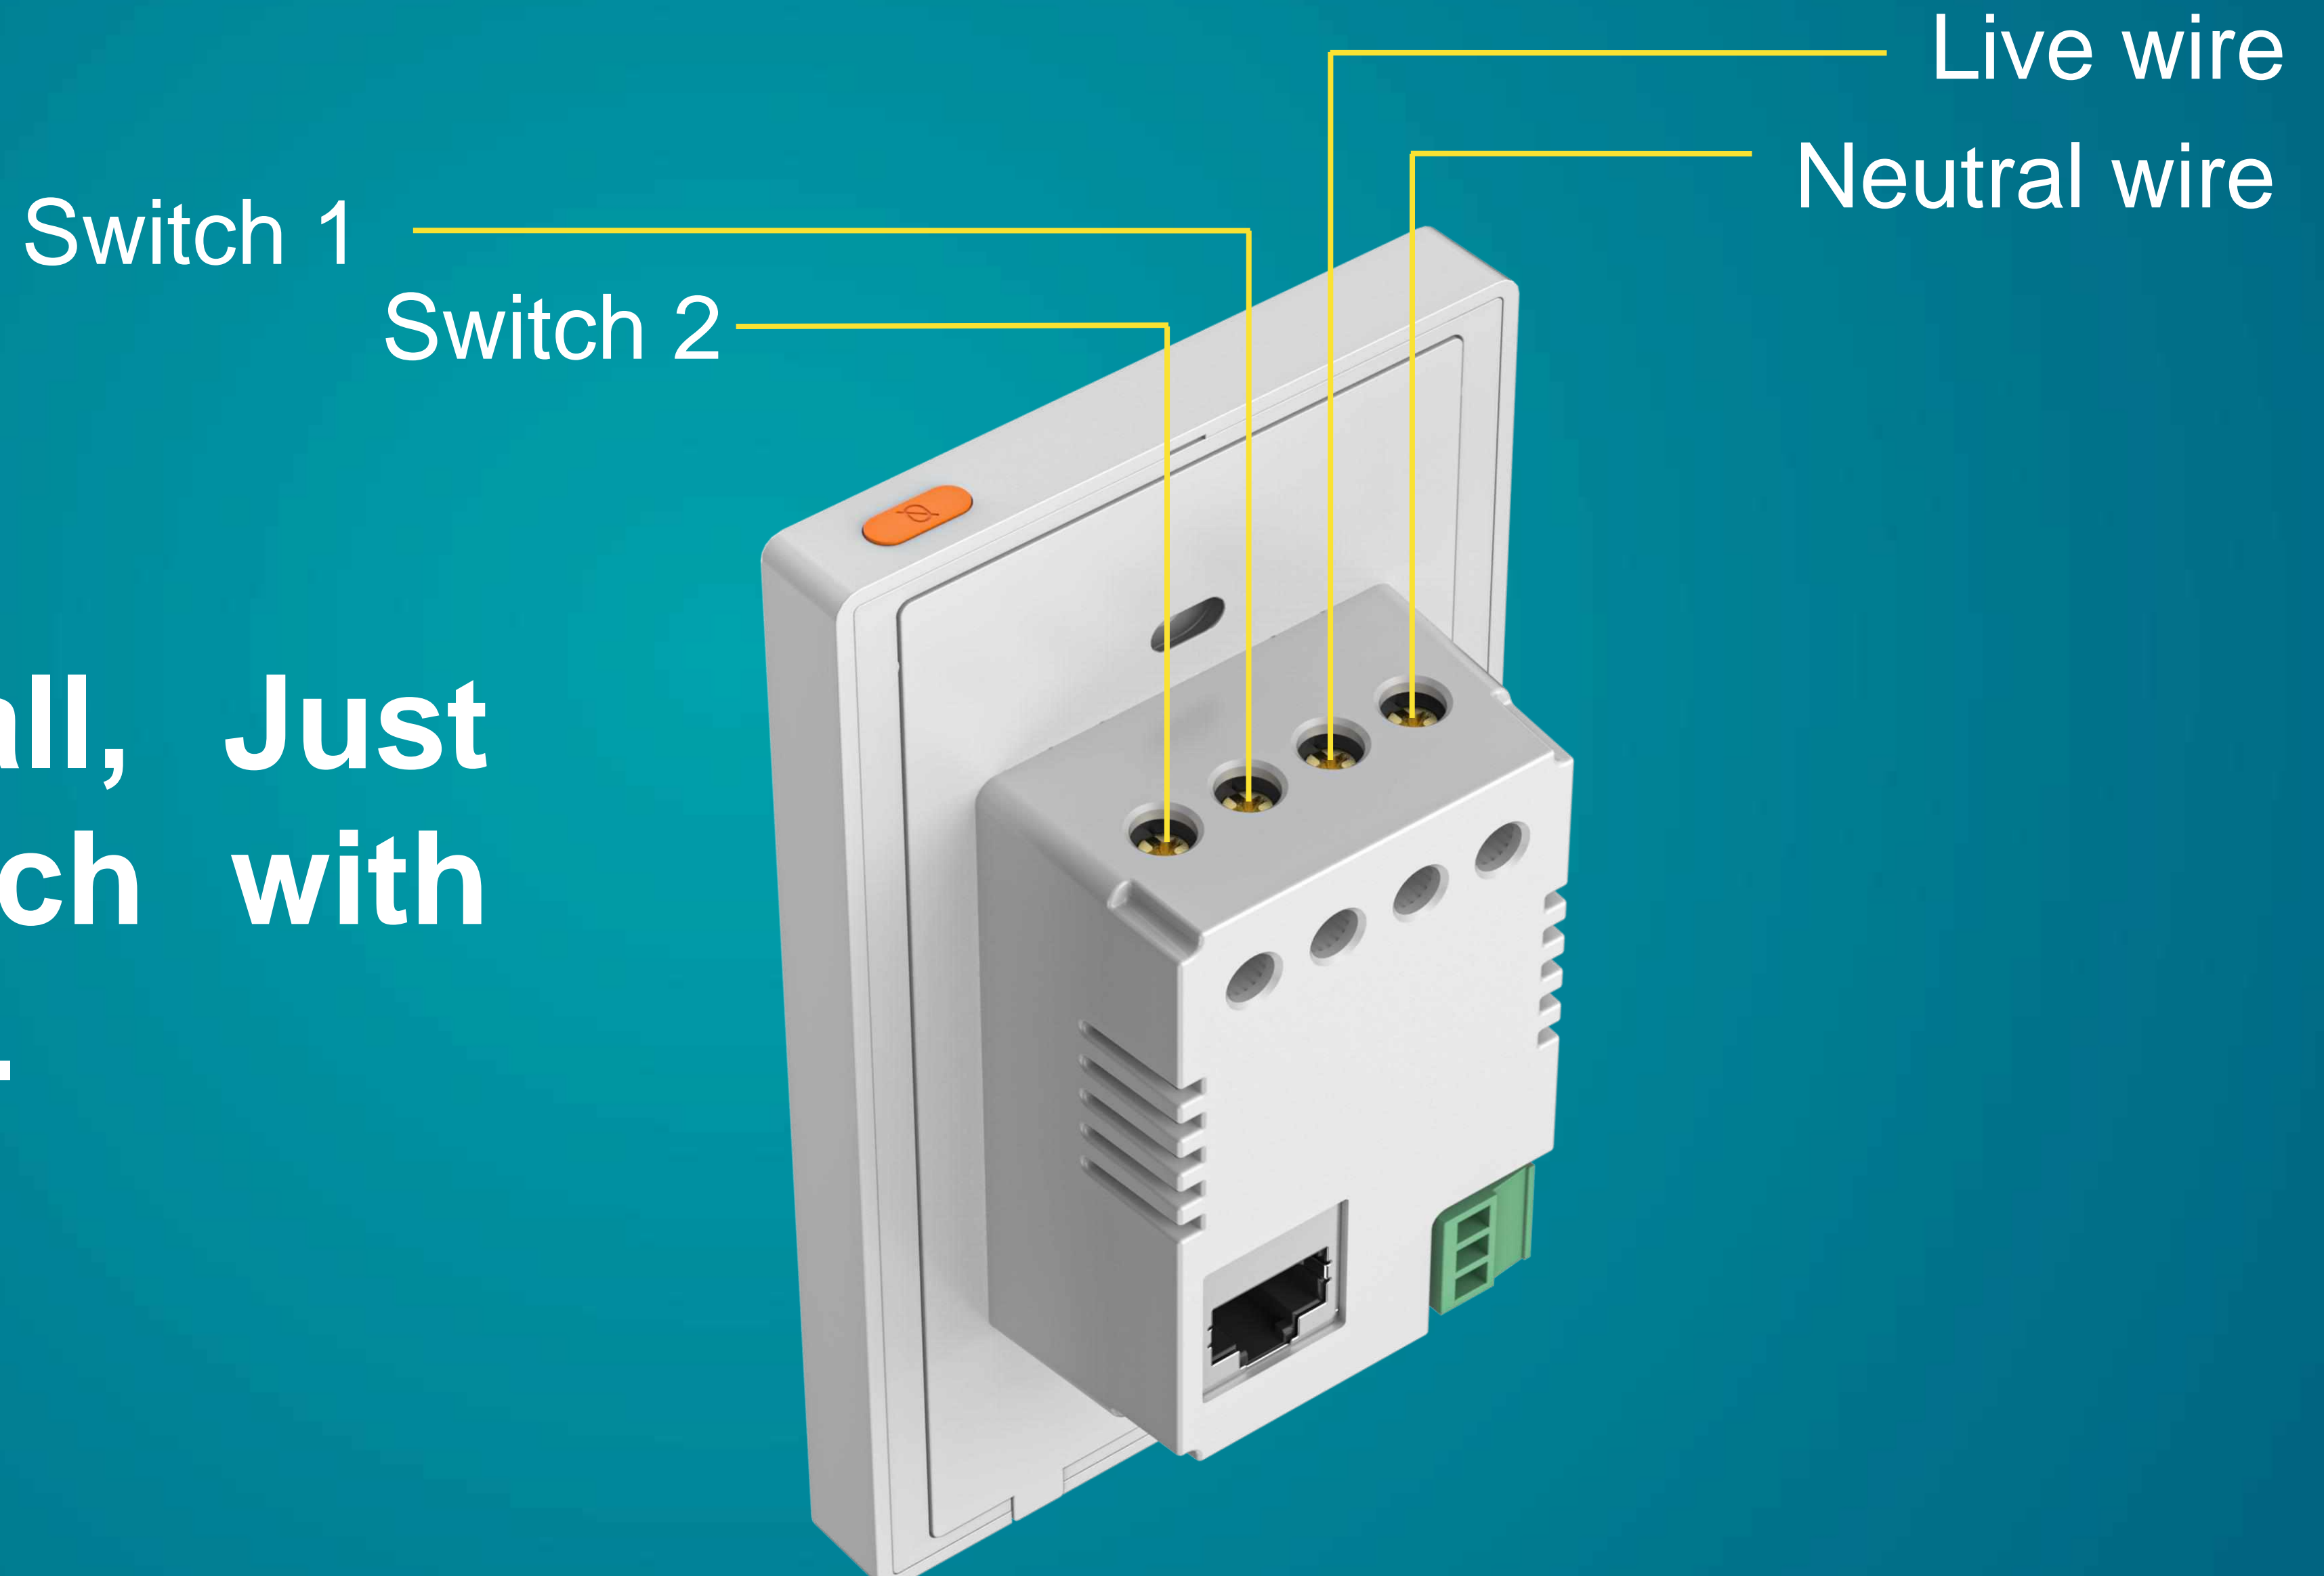

omnifa

Vive Smart.

Smart Control Panel L

All in one
Display

In-wall
installation

OMNIA

**Easy to install, Just
replace switch with
up to 2 ways.**

Device Page

All-New Device Page makes
device control more efficient

umnia

Tap-to-Run

Control all scenes in your App, without setting up again.

built-in

Built-in *Amazon* *Alexa* voice control

Put Amazon Alexa on your walls and enjoy the convenience of built-in clutter-free voice control with audio responses from a touchscreen panel on your wall

“Alexa, turn on light”

“Alexa, turn on Morning Mode”

“Alexa, what's the weather like?”

“Alexa, I'm back”

OMNIA

Edge Computing Brain

With Built-in **Multimode Gateway**, you can easily link **Zigbee** and **BLE Mesh** devices without a separate gateway.

Contrast

Smart Control Panel L

Echo Show

iPad

Built-in Zigbee Gateway	✓	✗	✗
Built-in BLE Mesh	✓	✗	✗
In-wall to replace a switch	✓	✗	✗
Local Control(off-network)	✓	✗	✗
Edge Computing	✓	✗	✗
Alexa Built-in	✓	✓	✗
Homekit	✓	✗	✓