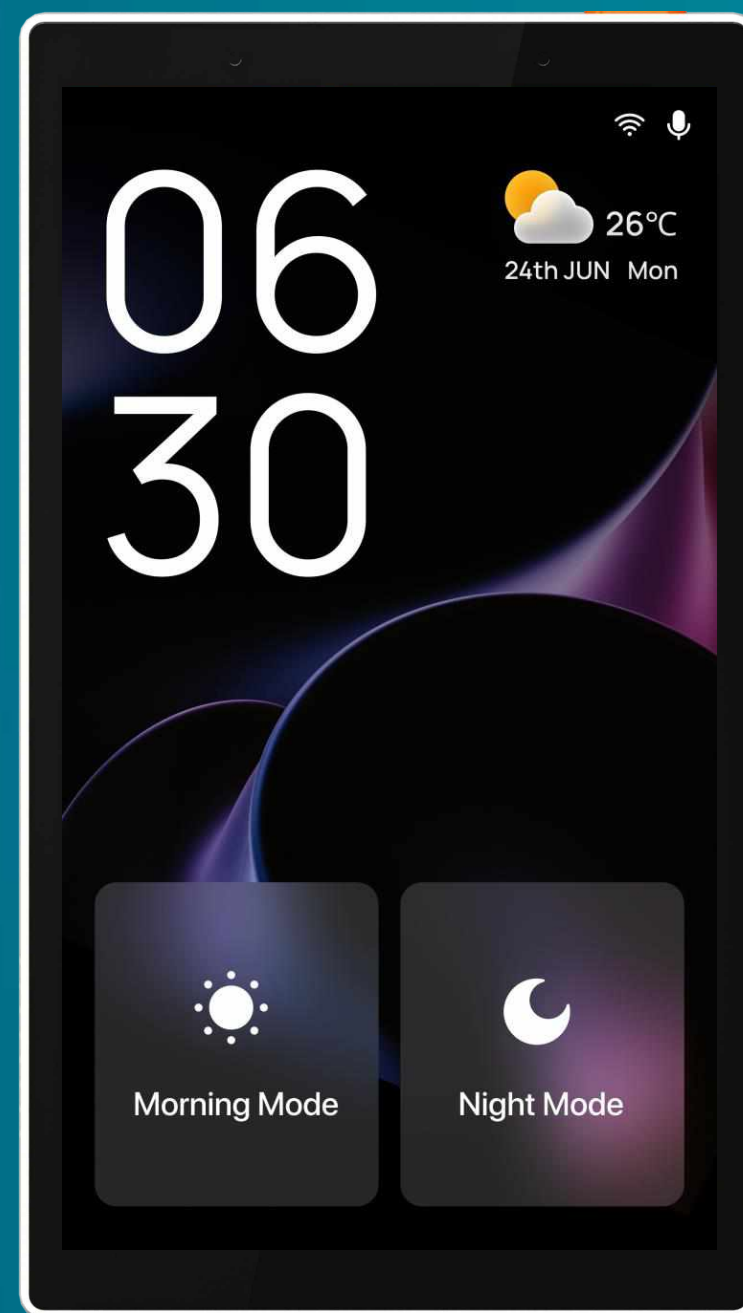

Room to room communication is now possible

Proximity sensing

Thanks to the high-precision dToF sensor, when people approach, screen will automatically turn on

Theme

Multiple sets of themes to meet different aesthetic needs

Quick Control

Sliding down the home page, every device and scene is arranged in the form of components.

You can delete, add, and sort according to your own usage habits.

No need to enter the device details page, maximize user interaction efficiency.