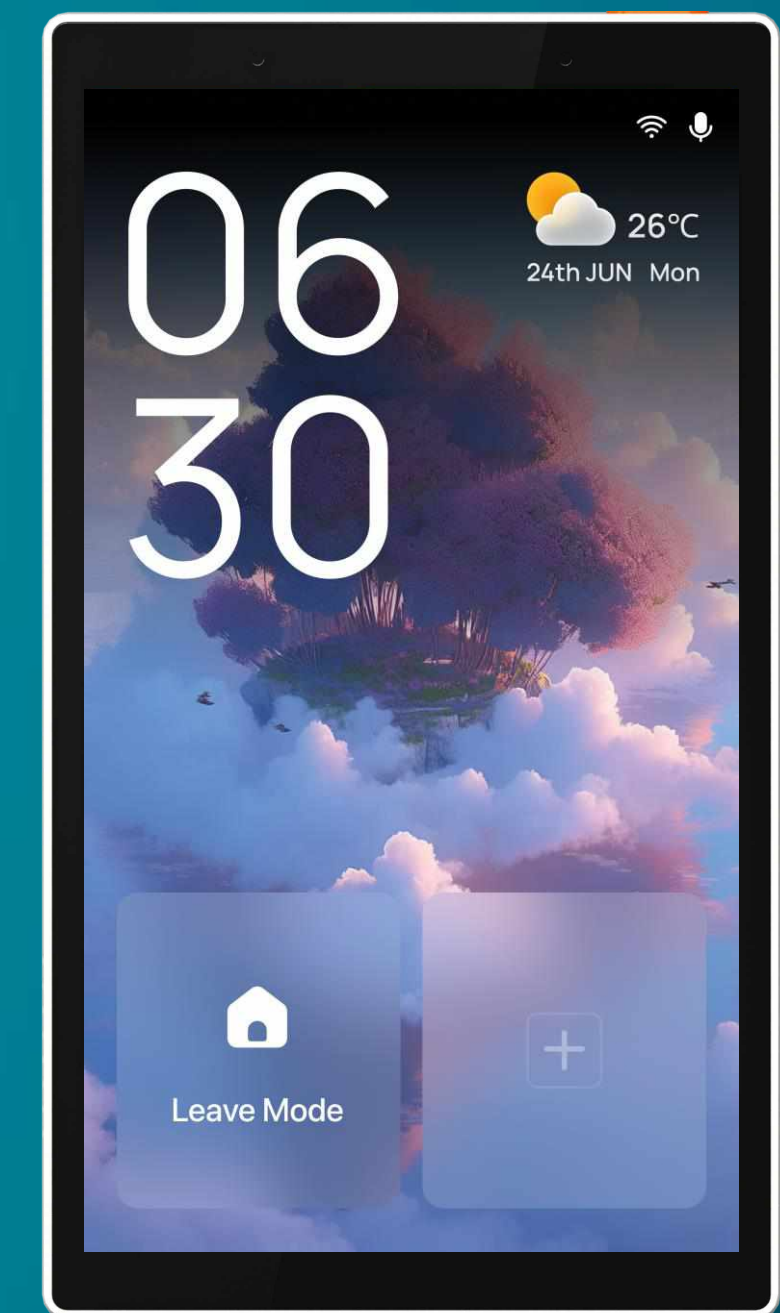

Theme

Multiple sets of themes to meet different aesthetic needs

Mystery