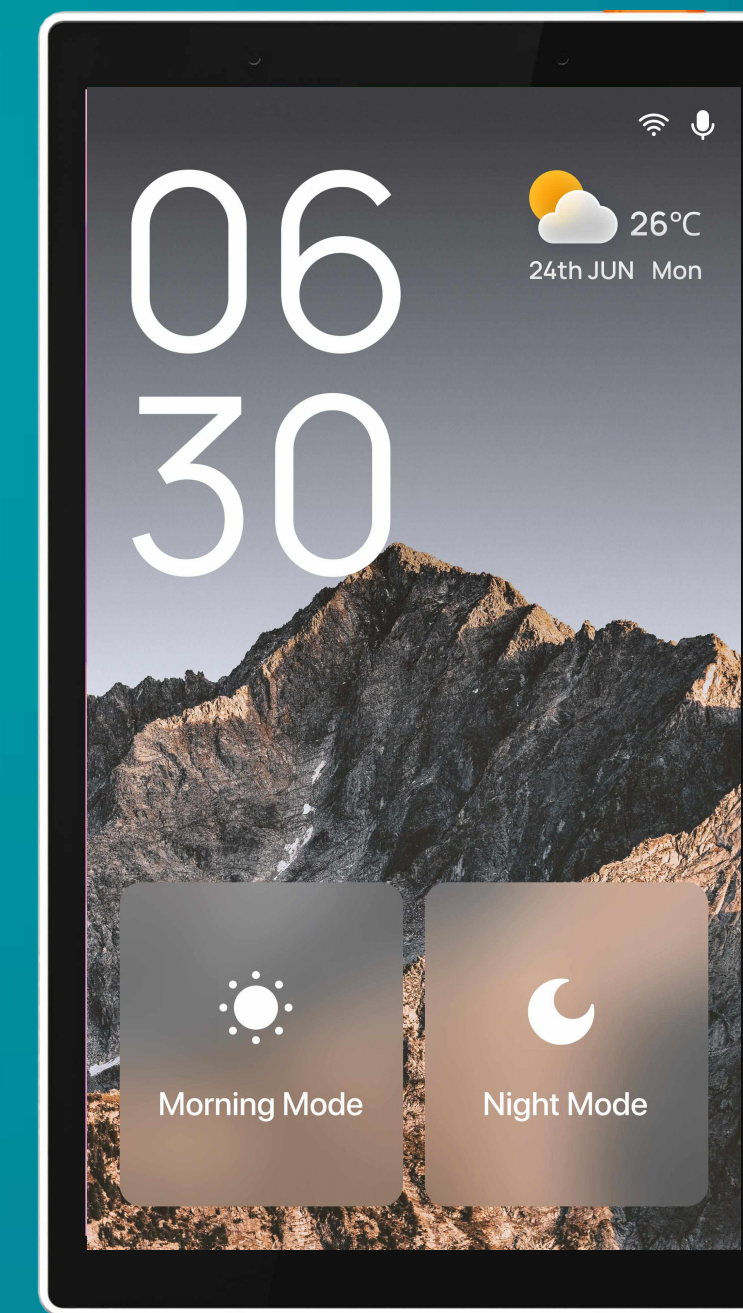

Theme

Multiple sets of themes to meet different aesthetic needs

Mountain