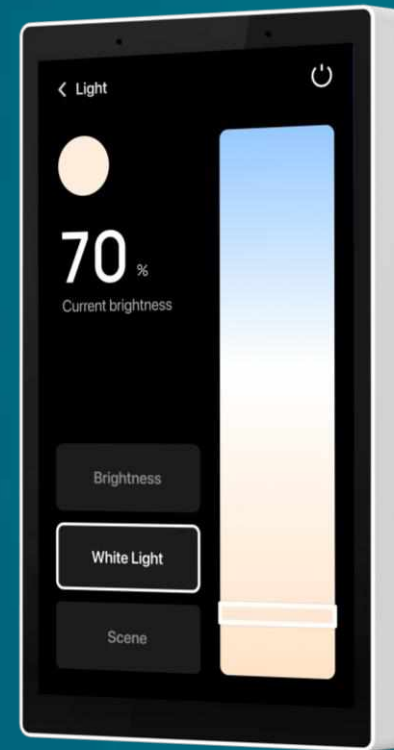

Quick Control

Sliding down the home page, every device and scene is arranged in the form of components.

You can delete, add, and sort according to your own usage habits.

No need to enter the device details page, maximize user interaction efficiency.

Flip Clock

Technology art on the wall

- *5 " Retina display*
- *224 Ppi 480*854*
- *4-core Cortex™ -A35*
- *dToF sensor*
- *2 relay (2-way switch)*
- *Wi-Fi and LAN*
- *RS 485*
- *Zigbee Gateway*
- *BLE Mesh Gateway*

Key Features

Device Control

Tap-to-Run

Alexa Built-in

“Alexa, turn on light”

“Alexa, turn on Morning Mode”

“Alexa, what's the weather like in Philadelphia?”

“Alexa, I'm back”