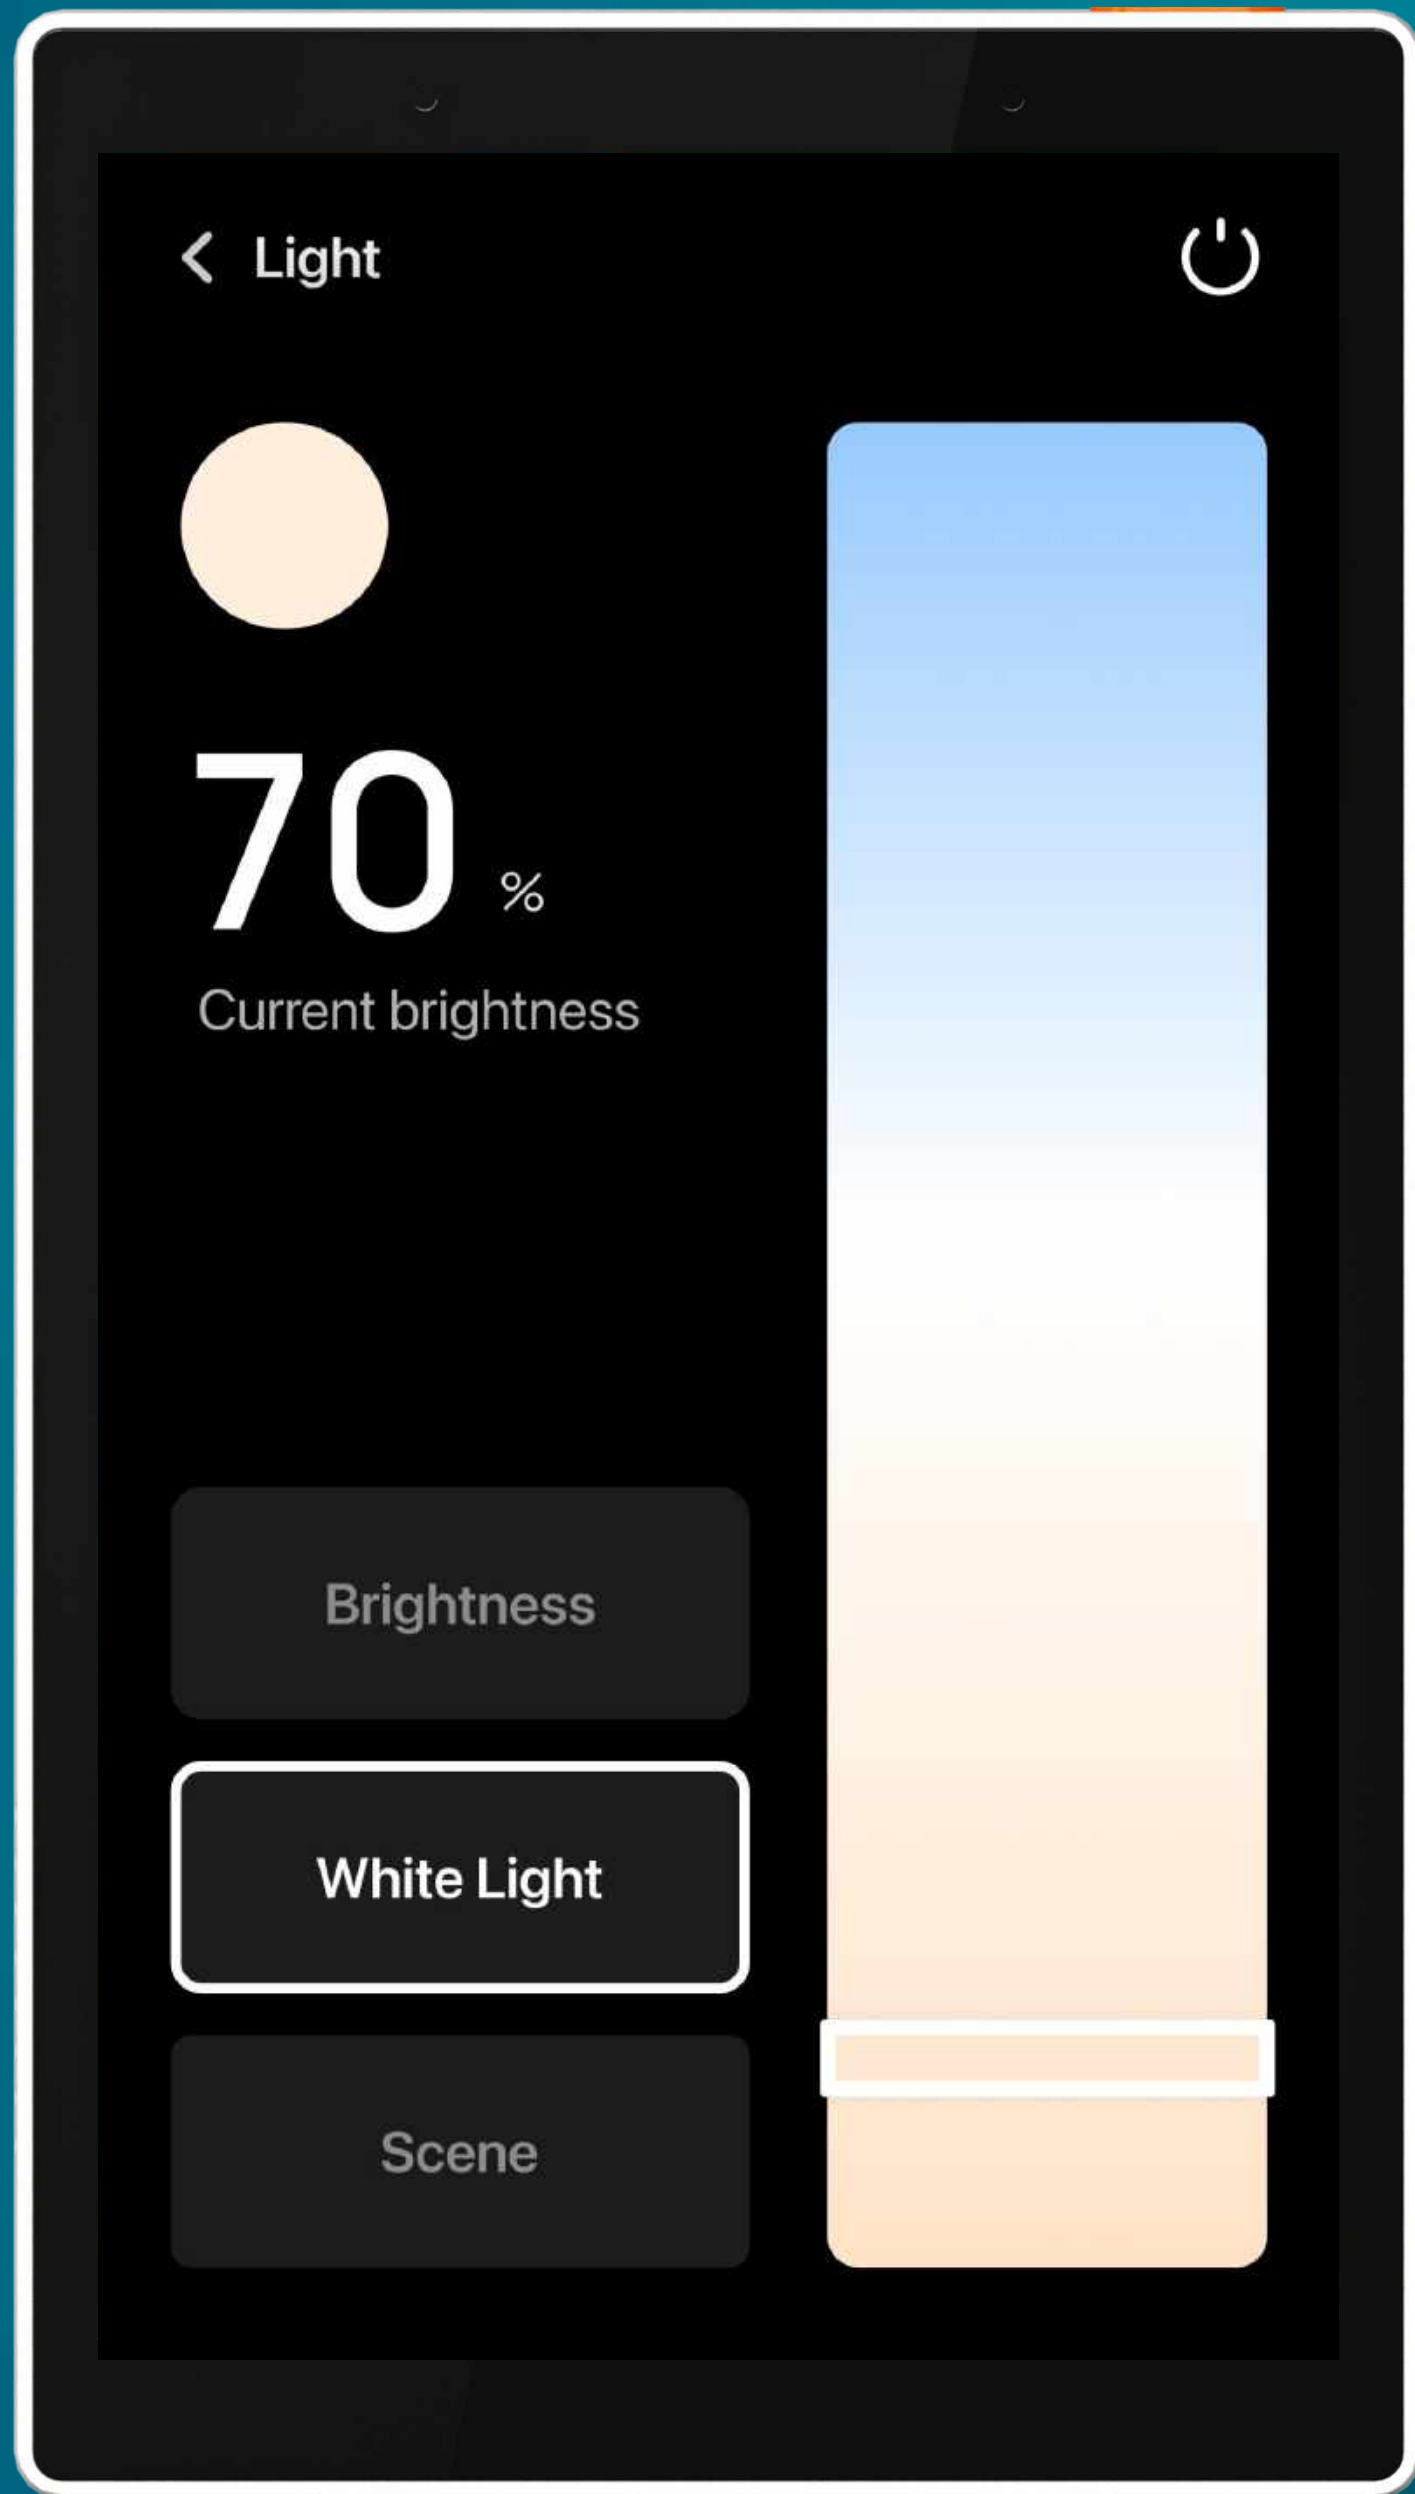

omnifa

Vive Smart.

Smart Control Panel L

All in one
Display

In-wall
installation

OMNIA

**Easy to install, Just
replace switch with
up to 2 ways.**

Device Page