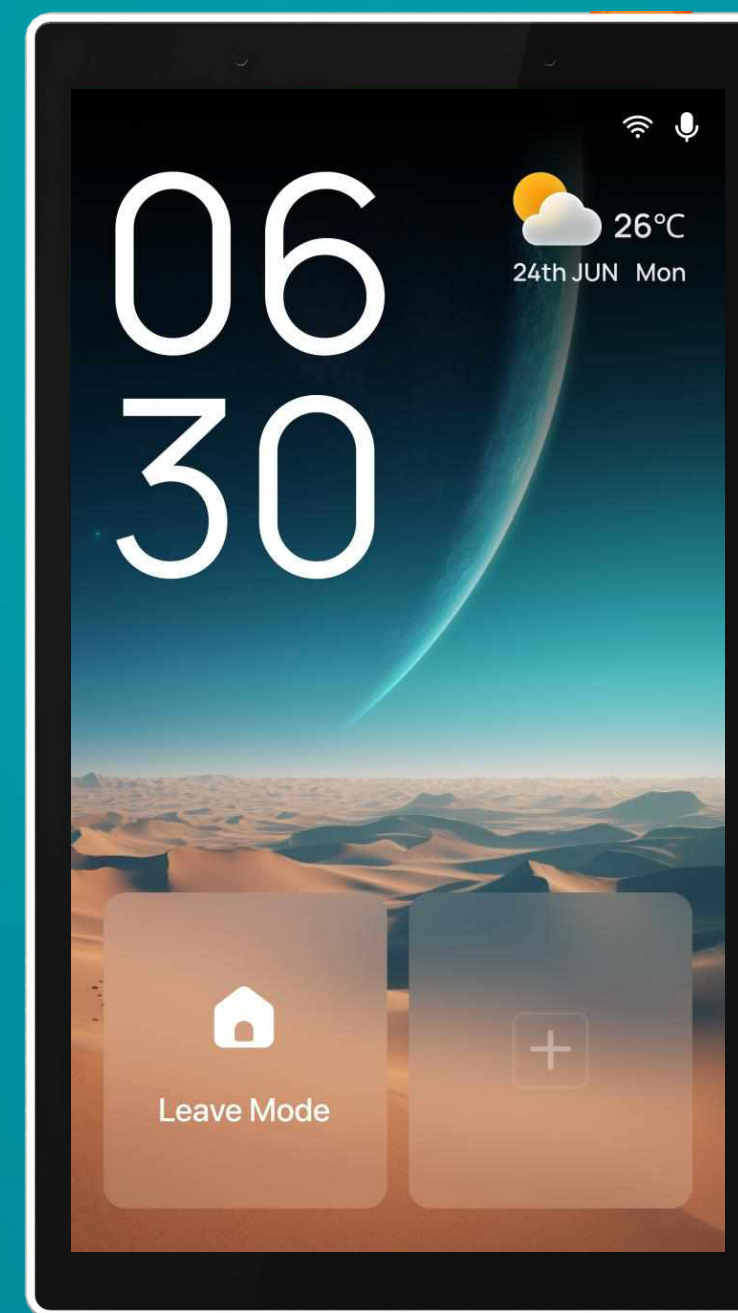

Theme

Multiple sets of themes to meet different aesthetic needs

Desert