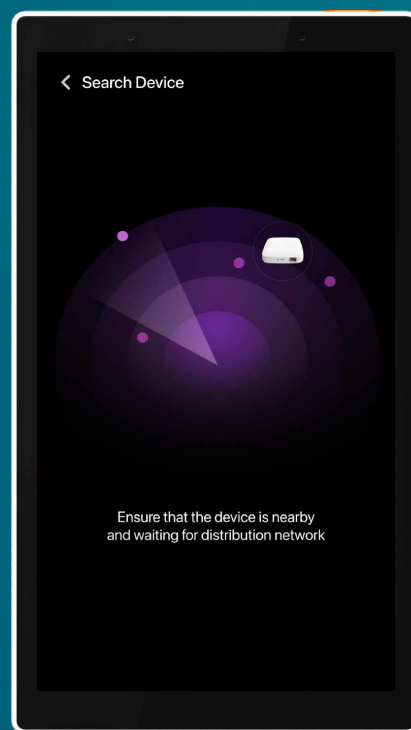

Flip Clock

Technology art on the wall

- *5 " Retina display*
- *224 Ppi 480*854*
- *4-core Cortex™ -A35*
- *dToF sensor*
- *2 relay (2-way switch)*
- *Wi-Fi and LAN*
- *RS 485*
- *Zigbee Gateway*
- *BLE Mesh Gateway*

Key Features

Device Control

Tap-to-Run

Alexa Built-in

“Alexa, turn on light”

“Alexa, turn on Morning Mode”

“Alexa, what's the weather like in Philadelphia?”

“Alexa, I'm back”