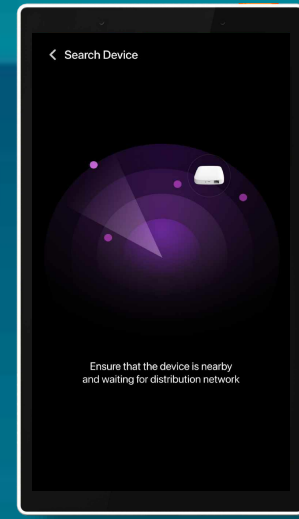

omnifa

Vive Smart.

Smart Control Panel L

All in one
Display

In-wall
installation

OMNIA

**Easy to install, Just
replace switch with
up to 2 ways.**

Device Page

All-New Device Page makes
device control more efficient

umnia

Tap-to-Run

Control all scenes in your App, without setting up again.

built-in

Built-in *Amazon* *Alexa* voice control

Put Amazon Alexa on your walls and enjoy the convenience of built-in clutter-free voice control with audio responses from a touchscreen panel on your wall

“Alexa, turn on light”

“Alexa, turn on Morning Mode”

“Alexa, what's the weather like?”

“Alexa, I'm back”

OMNIA

Edge Computing Brain

With Built-in **Multimode Gateway**, you can easily link **Zigbee** and **BLE Mesh** devices without a separate gateway.

Contrast

Smart Control Panel L

Echo Show

iPad

Built-in Zigbee Gateway	✓	✗	✗
Built-in BLE Mesh	✓	✗	✗
In-wall to replace a switch	✓	✗	✗
Local Control(off-network)	✓	✗	✗
Edge Computing	✓	✗	✗
Alexa Built-in	✓	✓	✗
Homekit	✓	✗	✓