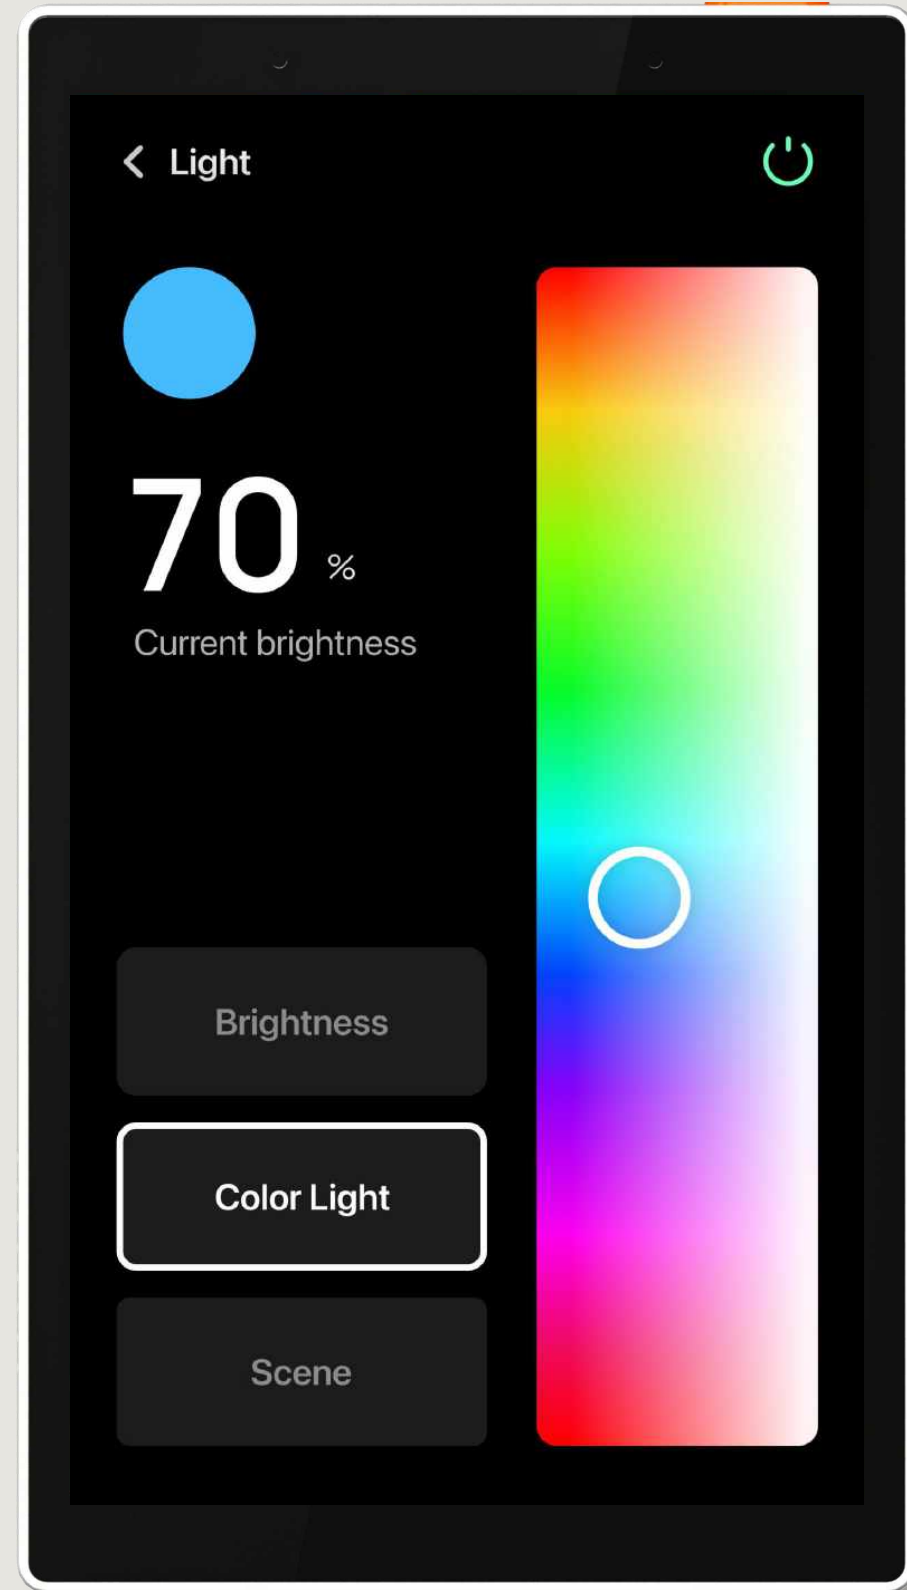

omnifa

Vive Smart.

Smart Control Panel L

All in one
Display

In-wall
installation

OMNIA

**Easy to install, Just
replace switch with
up to 2 ways.**

Device Page

All-New Device Page makes
device control more efficient

umnia

Tap-to-Run

Control all scenes in your App, without setting up again.

built-in

Built-in *Amazon* *Alexa* voice control

Put Amazon Alexa on your walls and enjoy the convenience of built-in clutter-free voice control with audio responses from a touchscreen panel on your wall

Purple

Green

Desert

Mountain

Mystery

224 PPI

Retina Display
See every pixel
clearly

OMNIA