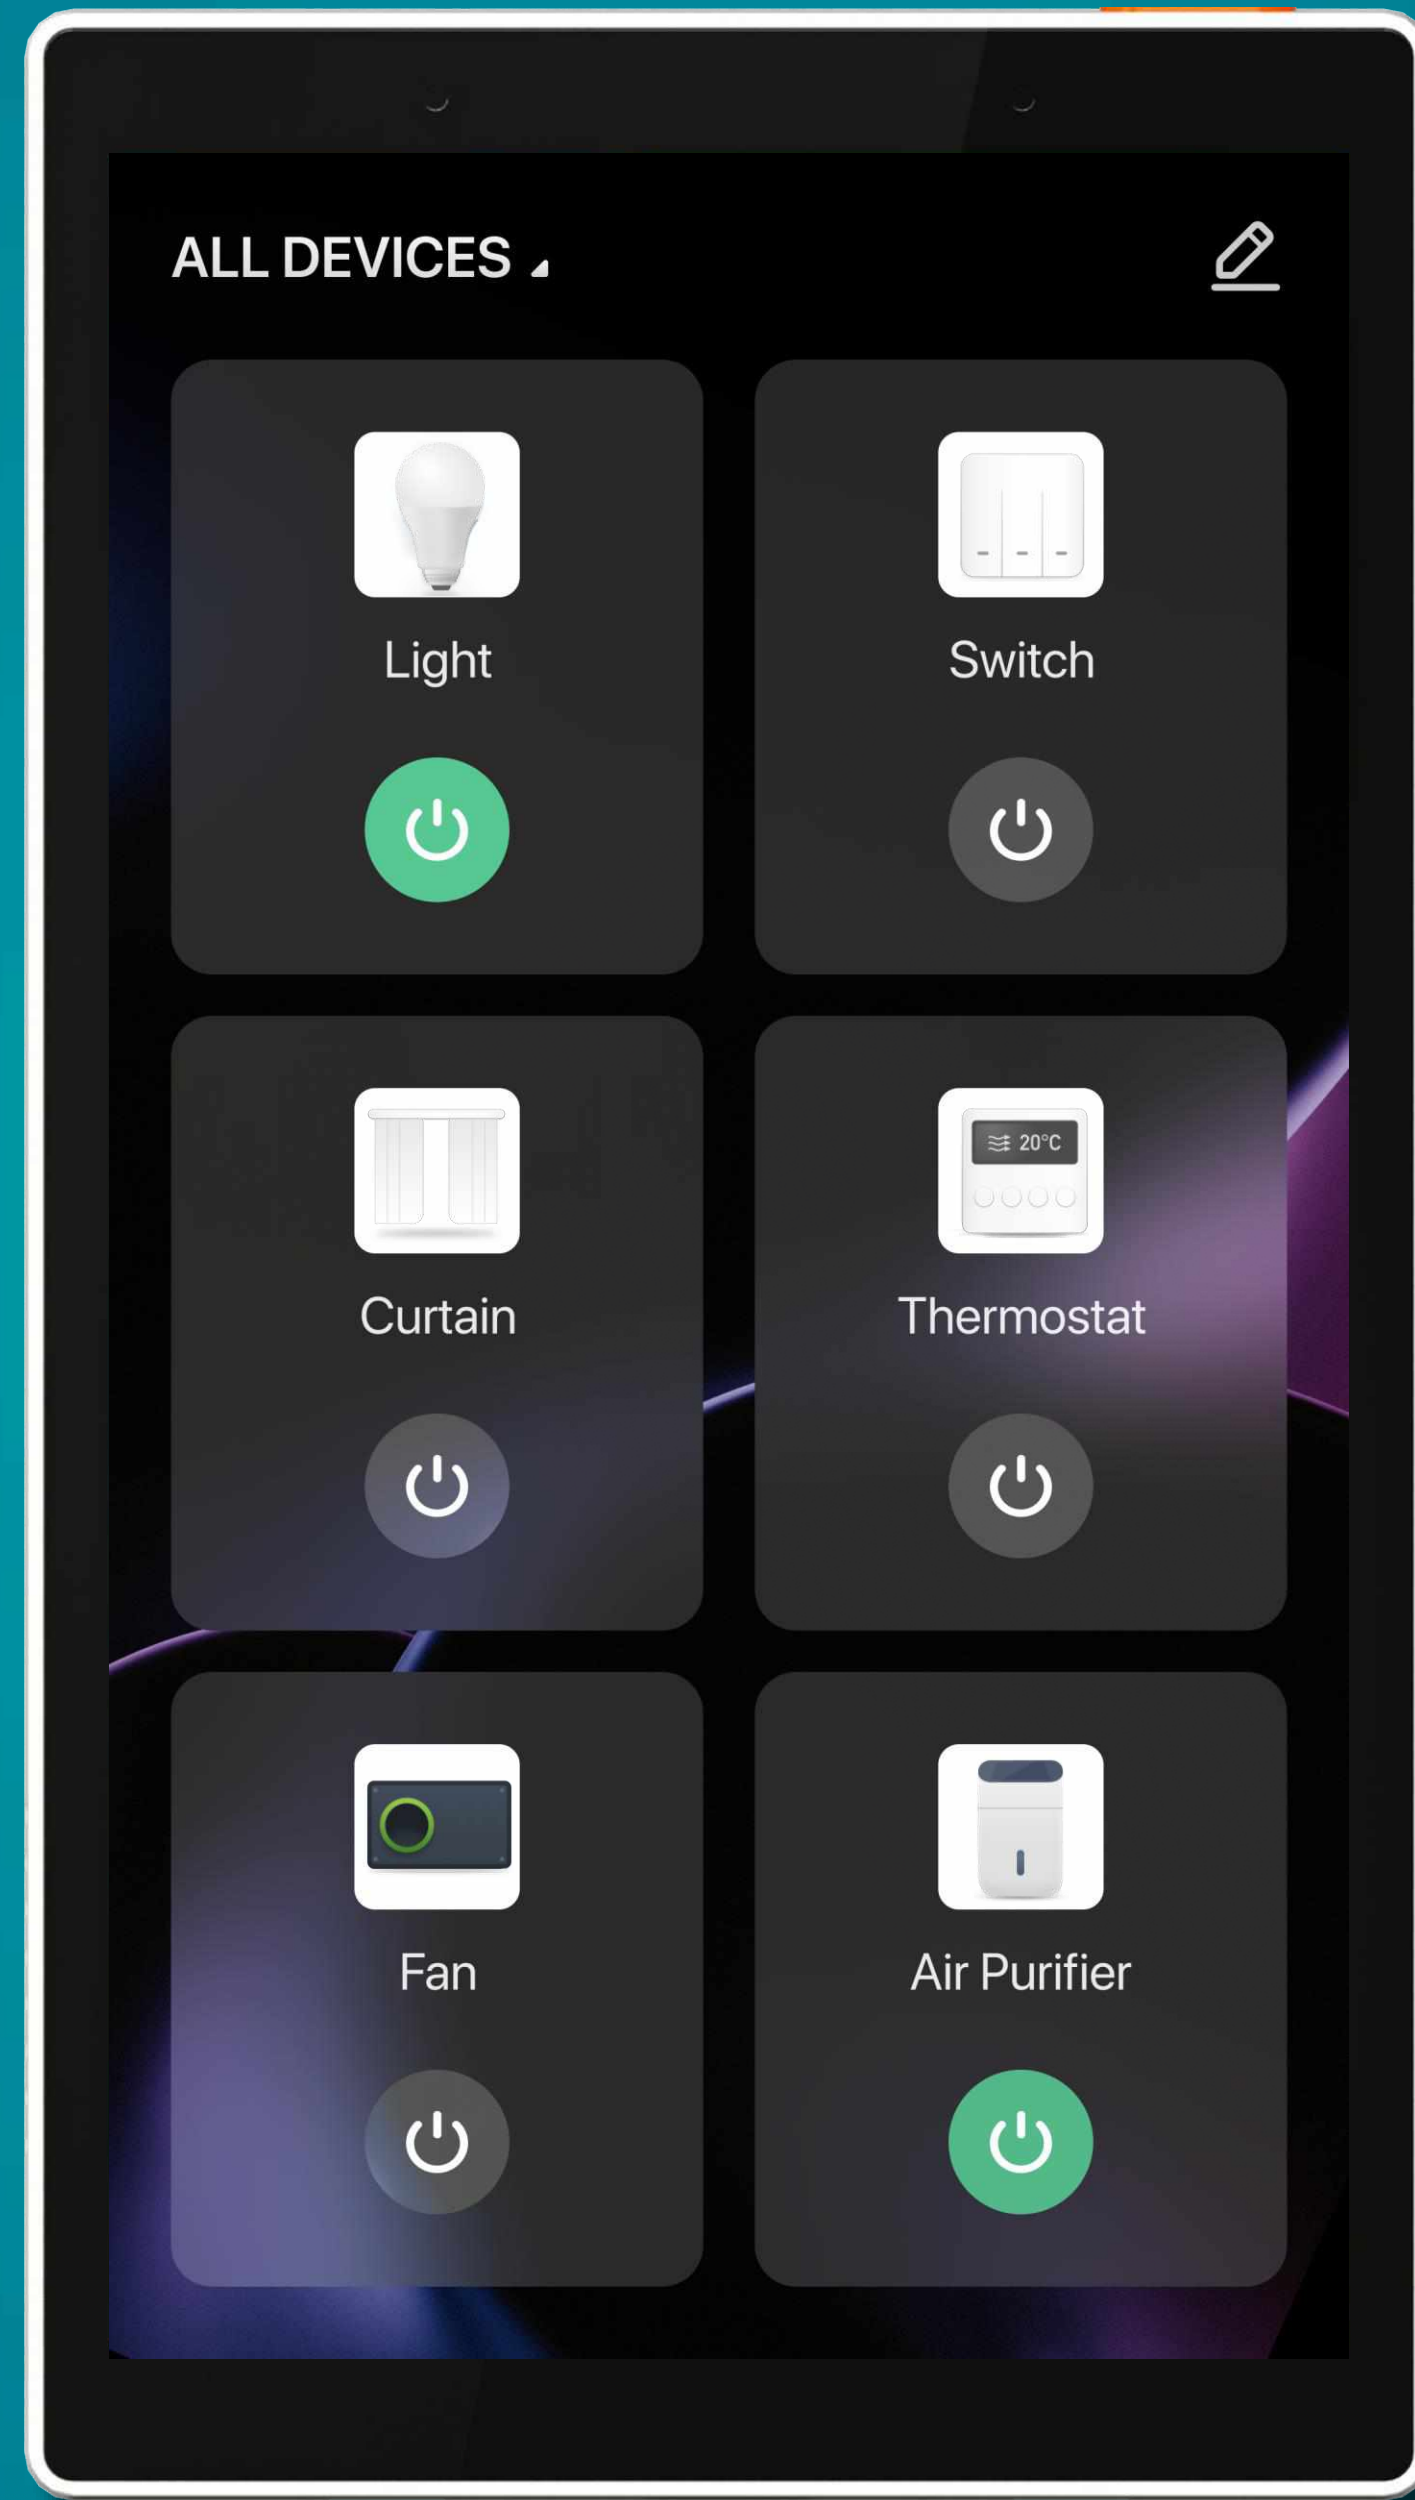

omnifa

Vive Smart.

Smart Control Panel L

All in one
Display

In-wall
installation

OMNIA

**Easy to install, Just
replace switch with
up to 2 ways.**

Device Page

All-New Device Page makes
device control more efficient

umnia

Tap-to-Run

Control all scenes in your App, without setting up again.

built-in

Built-in *Amazon* *Alexa* voice control

Put Amazon Alexa on your walls and enjoy the convenience of built-in clutter-free voice control with audio responses from a touchscreen panel on your wall

“Alexa, turn on light”

“Alexa, turn on Morning Mode”

“Alexa, what's the weather like?”

“Alexa, I'm back”

OMNIA

Edge Computing Brain

With Built-in **Multimode Gateway**, you can easily link **Zigbee** and **BLE Mesh** devices without a separate gateway.

Contrast

Smart Control Panel L

Echo Show

iPad

Built-in Zigbee Gateway	✓	✗	✗
Built-in BLE Mesh	✓	✗	✗
In-wall to replace a switch	✓	✗	✗
Local Control(off-network)	✓	✗	✗
Edge Computing	✓	✗	✗
Alexa Built-in	✓	✓	✗
Homekit	✓	✗	✓