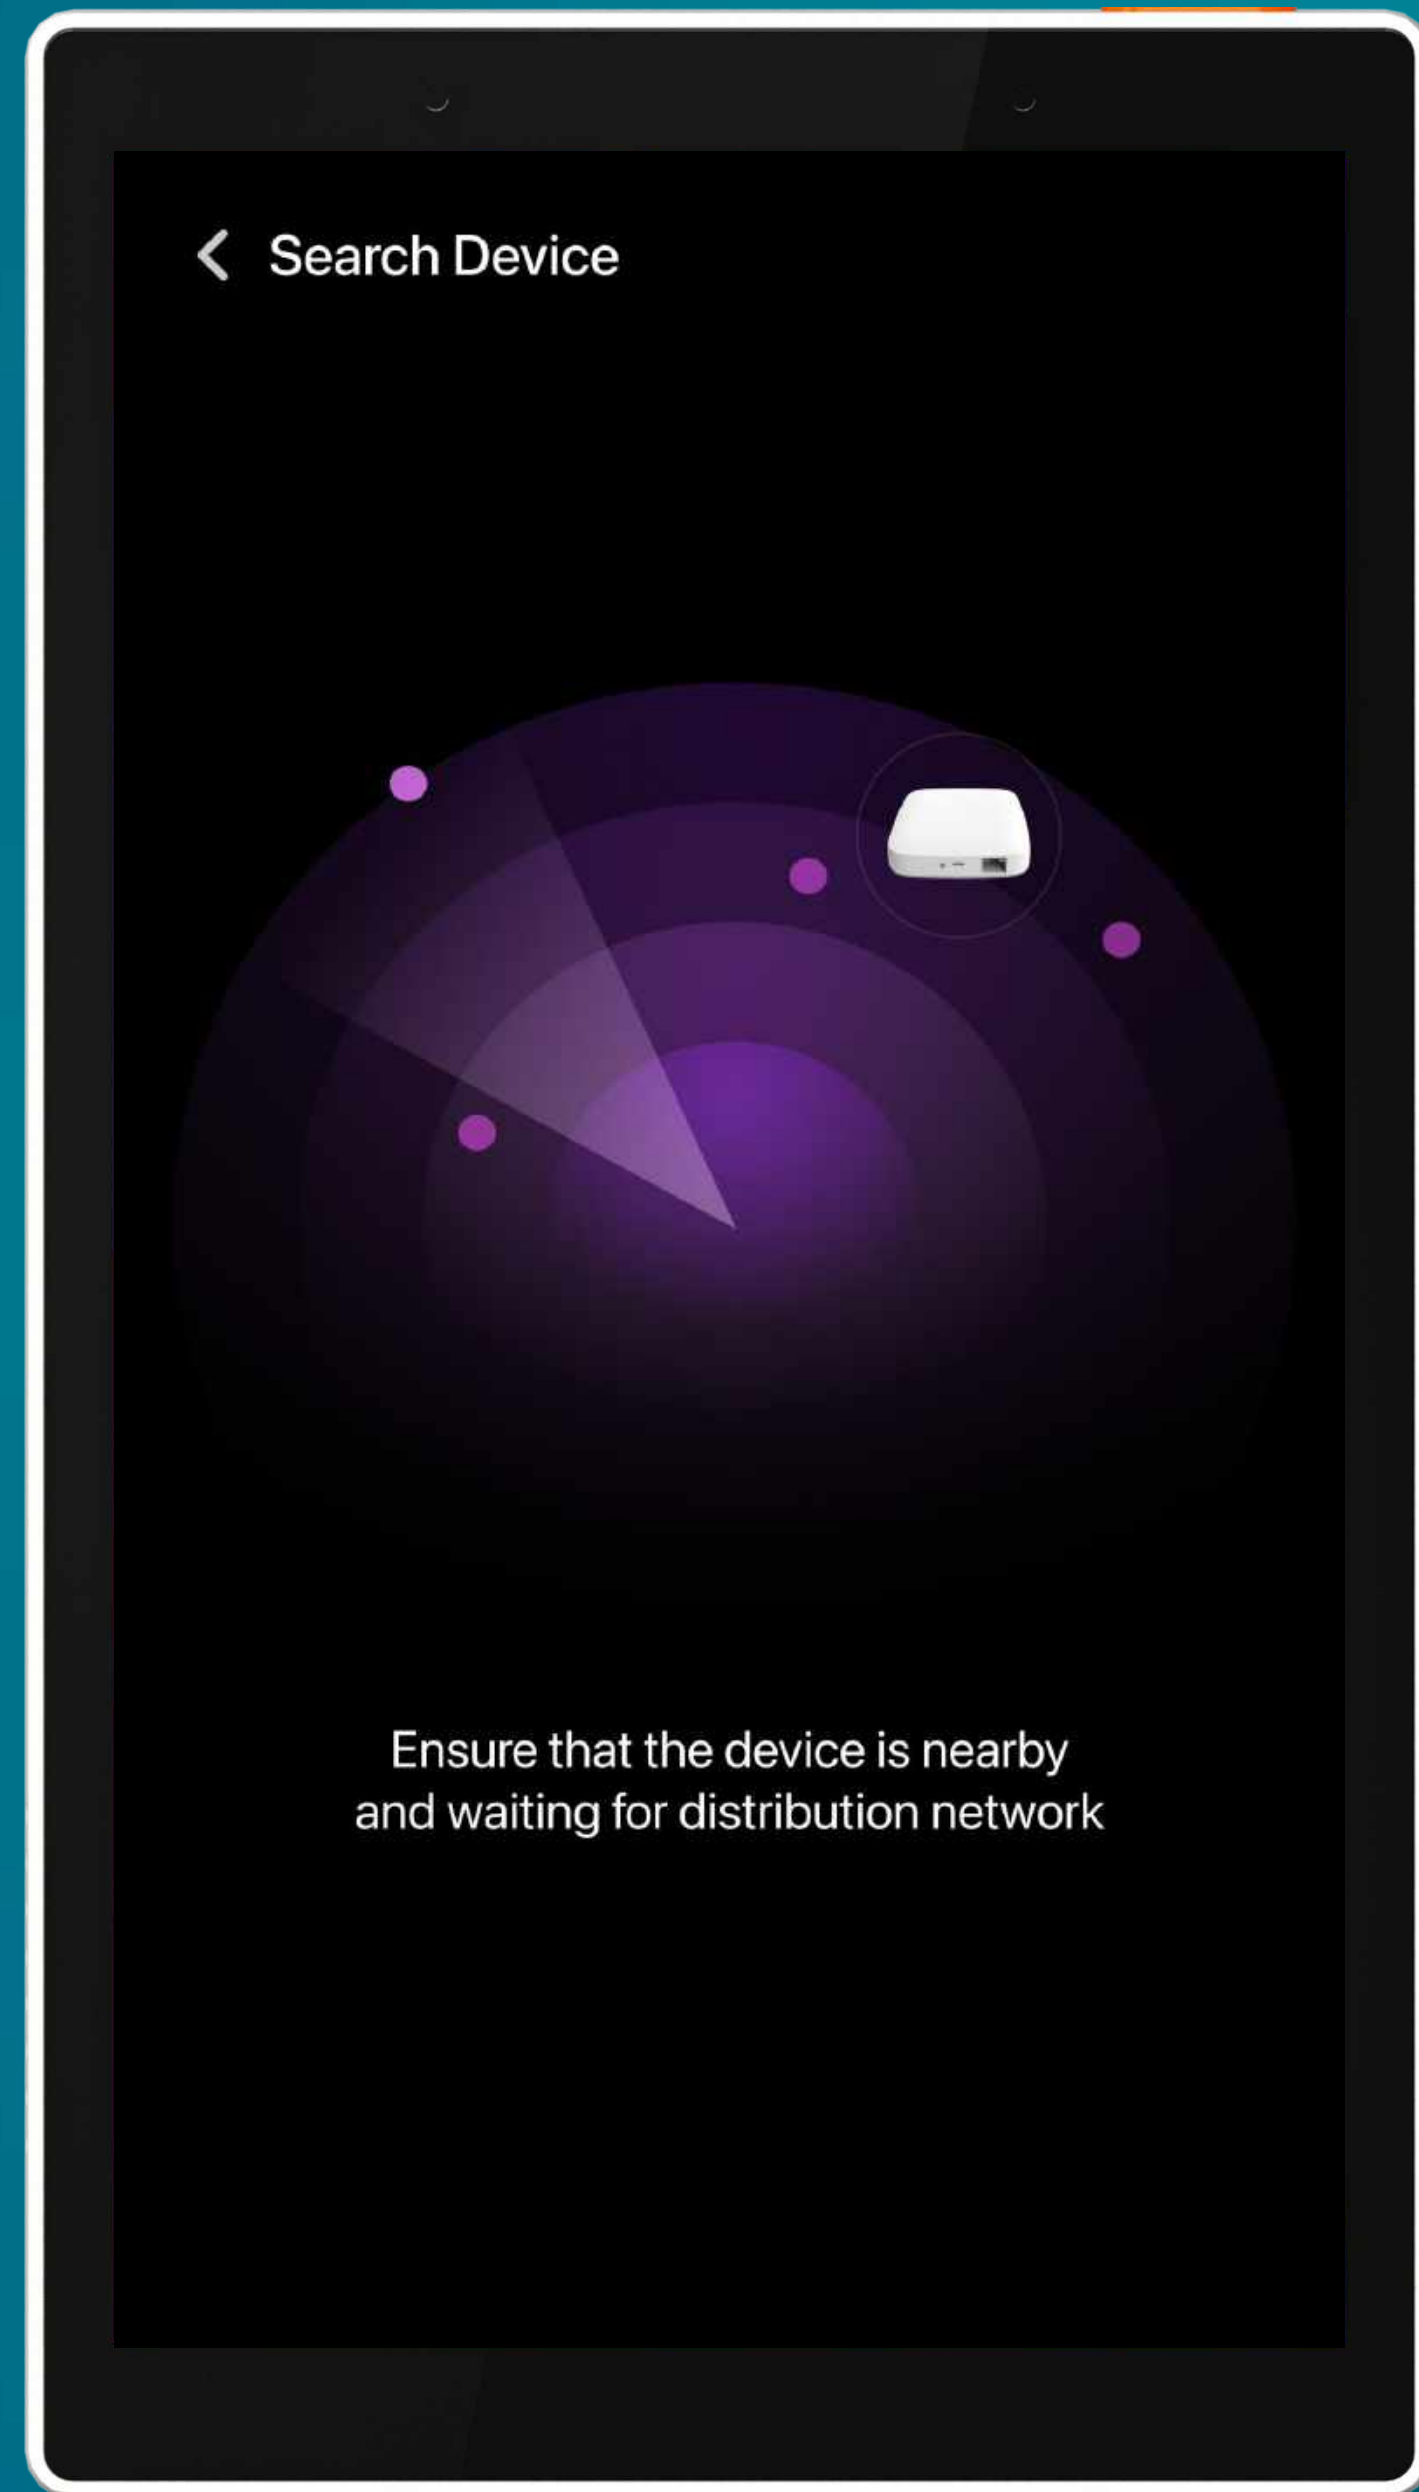

Edge Computing Brain

With Built-in **Multimode Gateway**, you can easily link **Zigbee** and **BLE Mesh** devices without a separate gateway.

Thanks to the hardware capability and **local network first** strategy, all devices can be controlled when the network is disconnected.