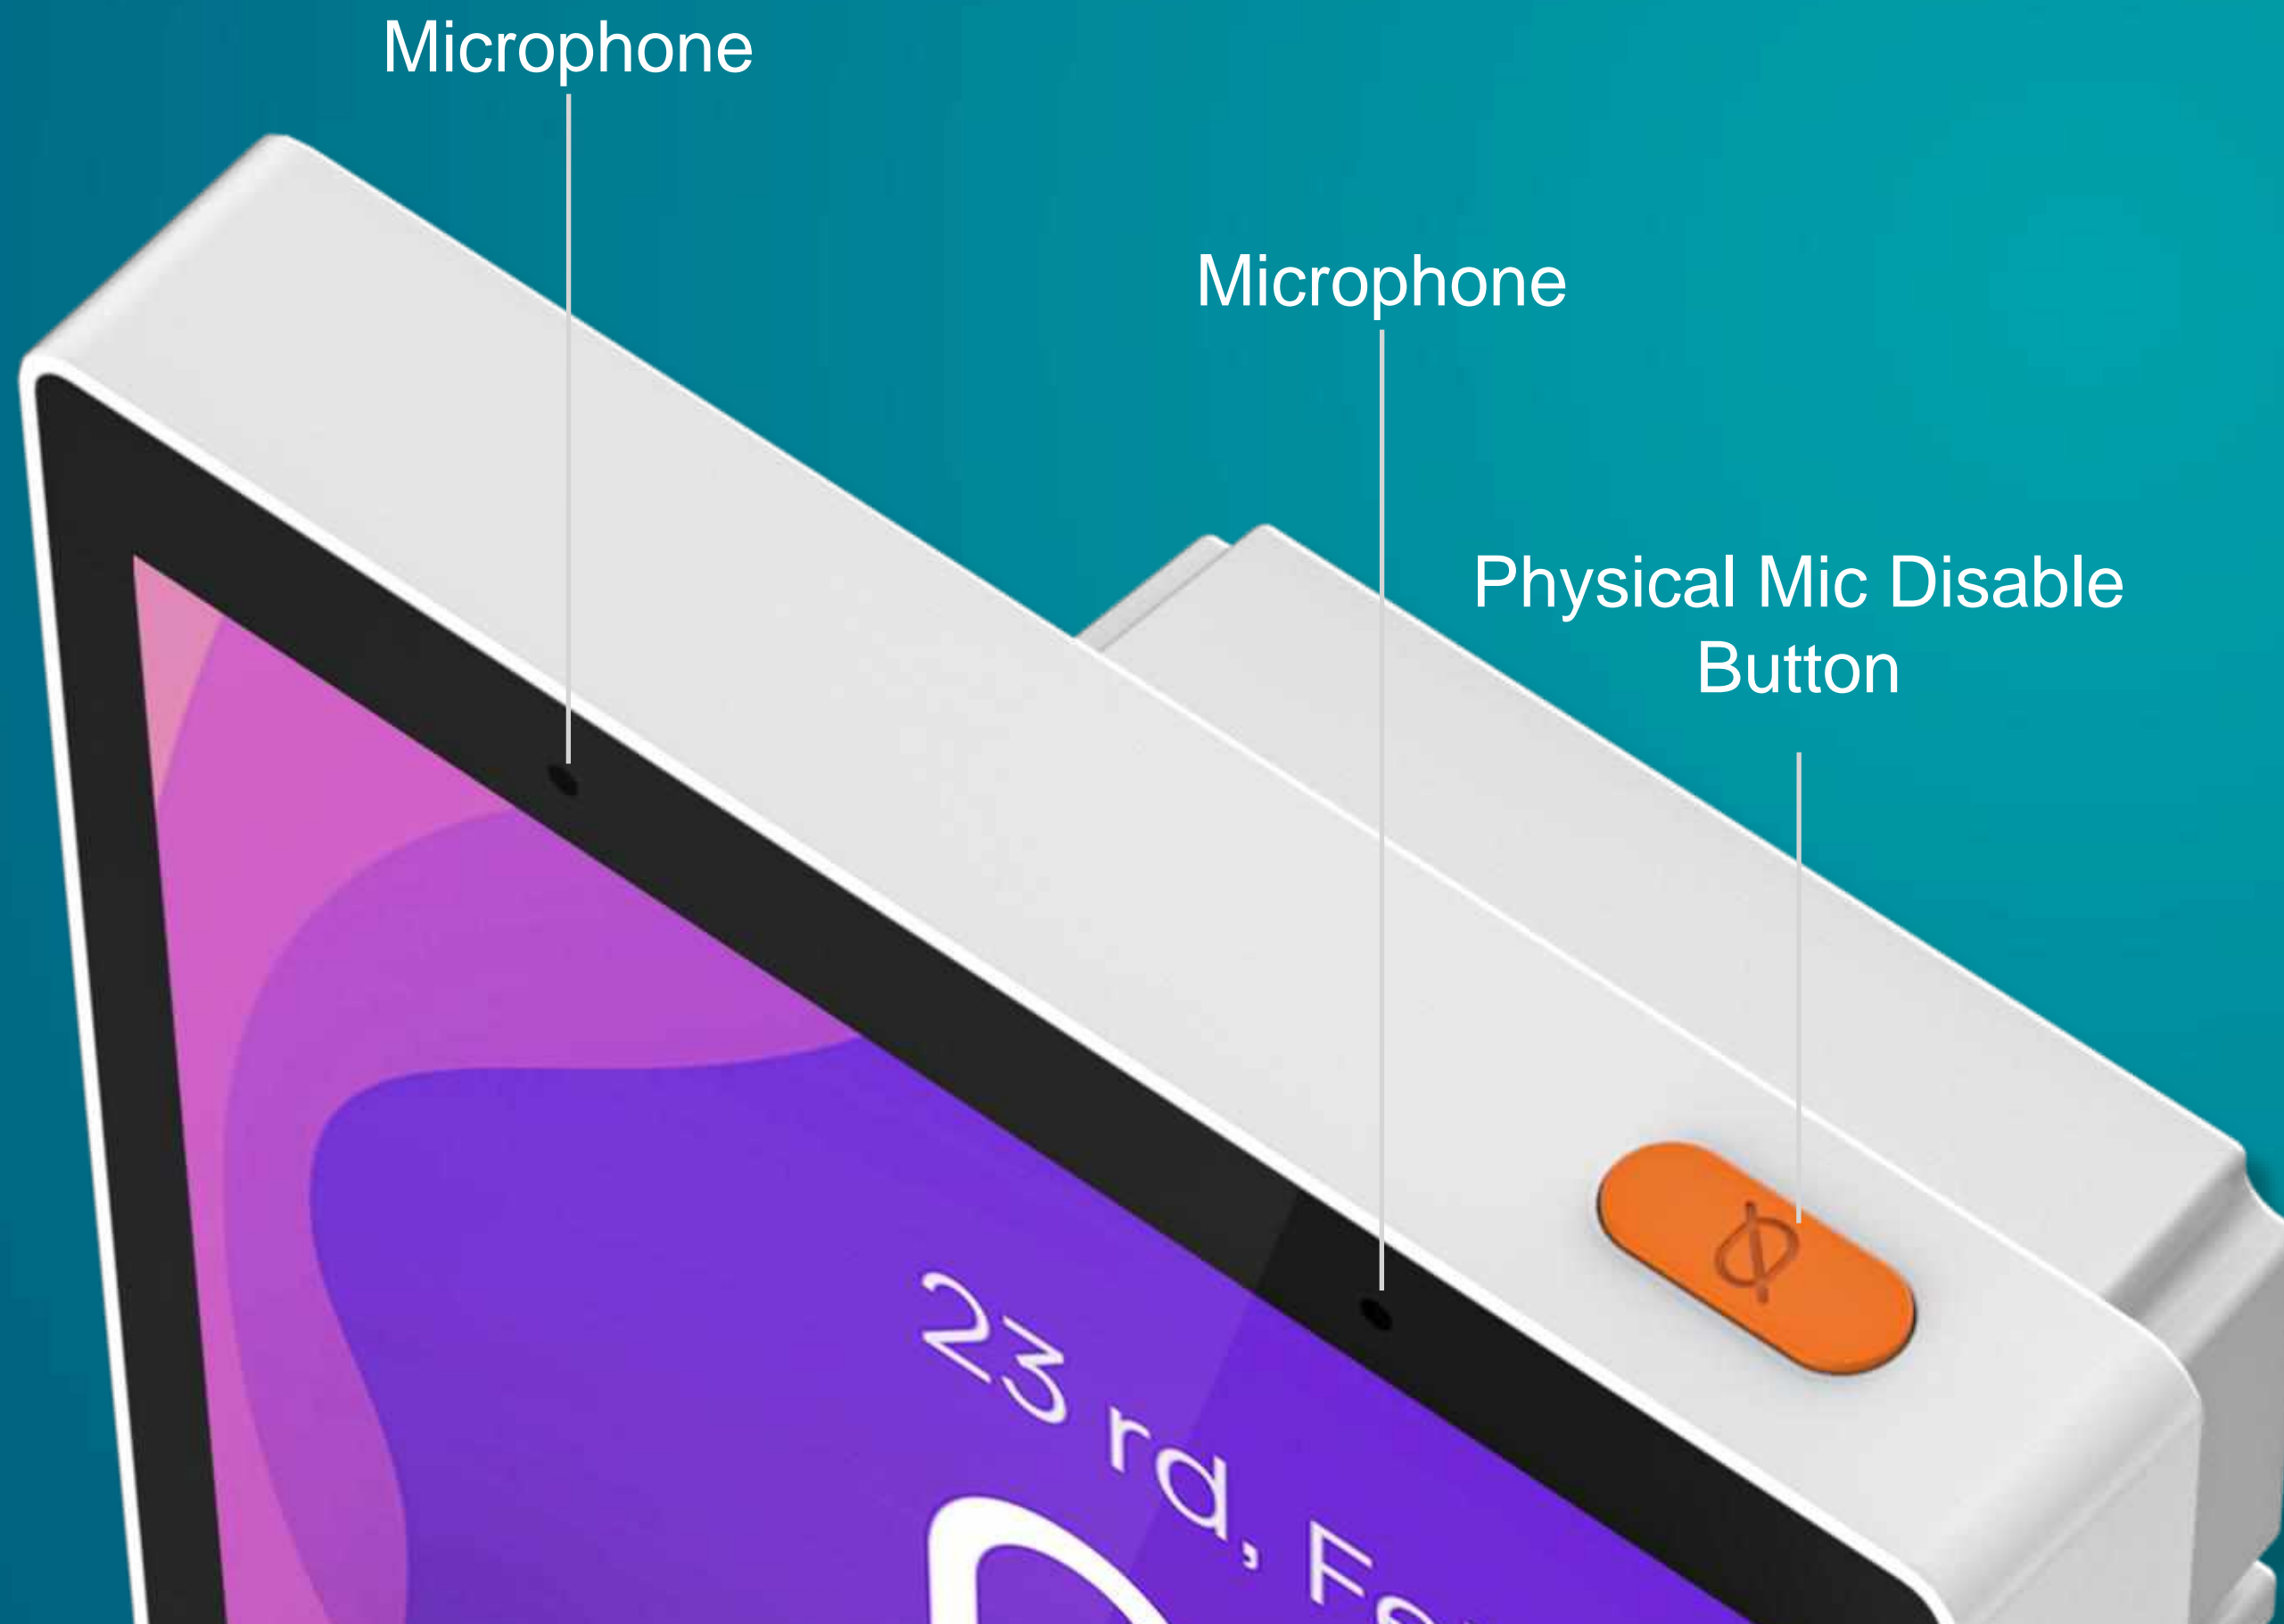

omnifa

Vive Smart.

Smart Control Panel L

All in one
Display

In-wall
installation

OMNIA

**Easy to install, Just
replace switch with
up to 2 ways.**

Device Page

All-New Device Page makes
device control more efficient

umnia

Tap-to-Run

Control all scenes in your App, without setting up again.

built-in

Built-in *Amazon* *Alexa* voice control

Put Amazon Alexa on your walls and enjoy the convenience of built-in clutter-free voice control with audio responses from a touchscreen panel on your wall

“Alexa, turn on light”

“Alexa, turn on Morning Mode”

“Alexa, what's the weather like?”

“Alexa, I'm back”

OMNIA

Edge Computing Brain

With Built-in **Multimode Gateway**, you can easily link **Zigbee** and **BLE Mesh** devices without a separate gateway.