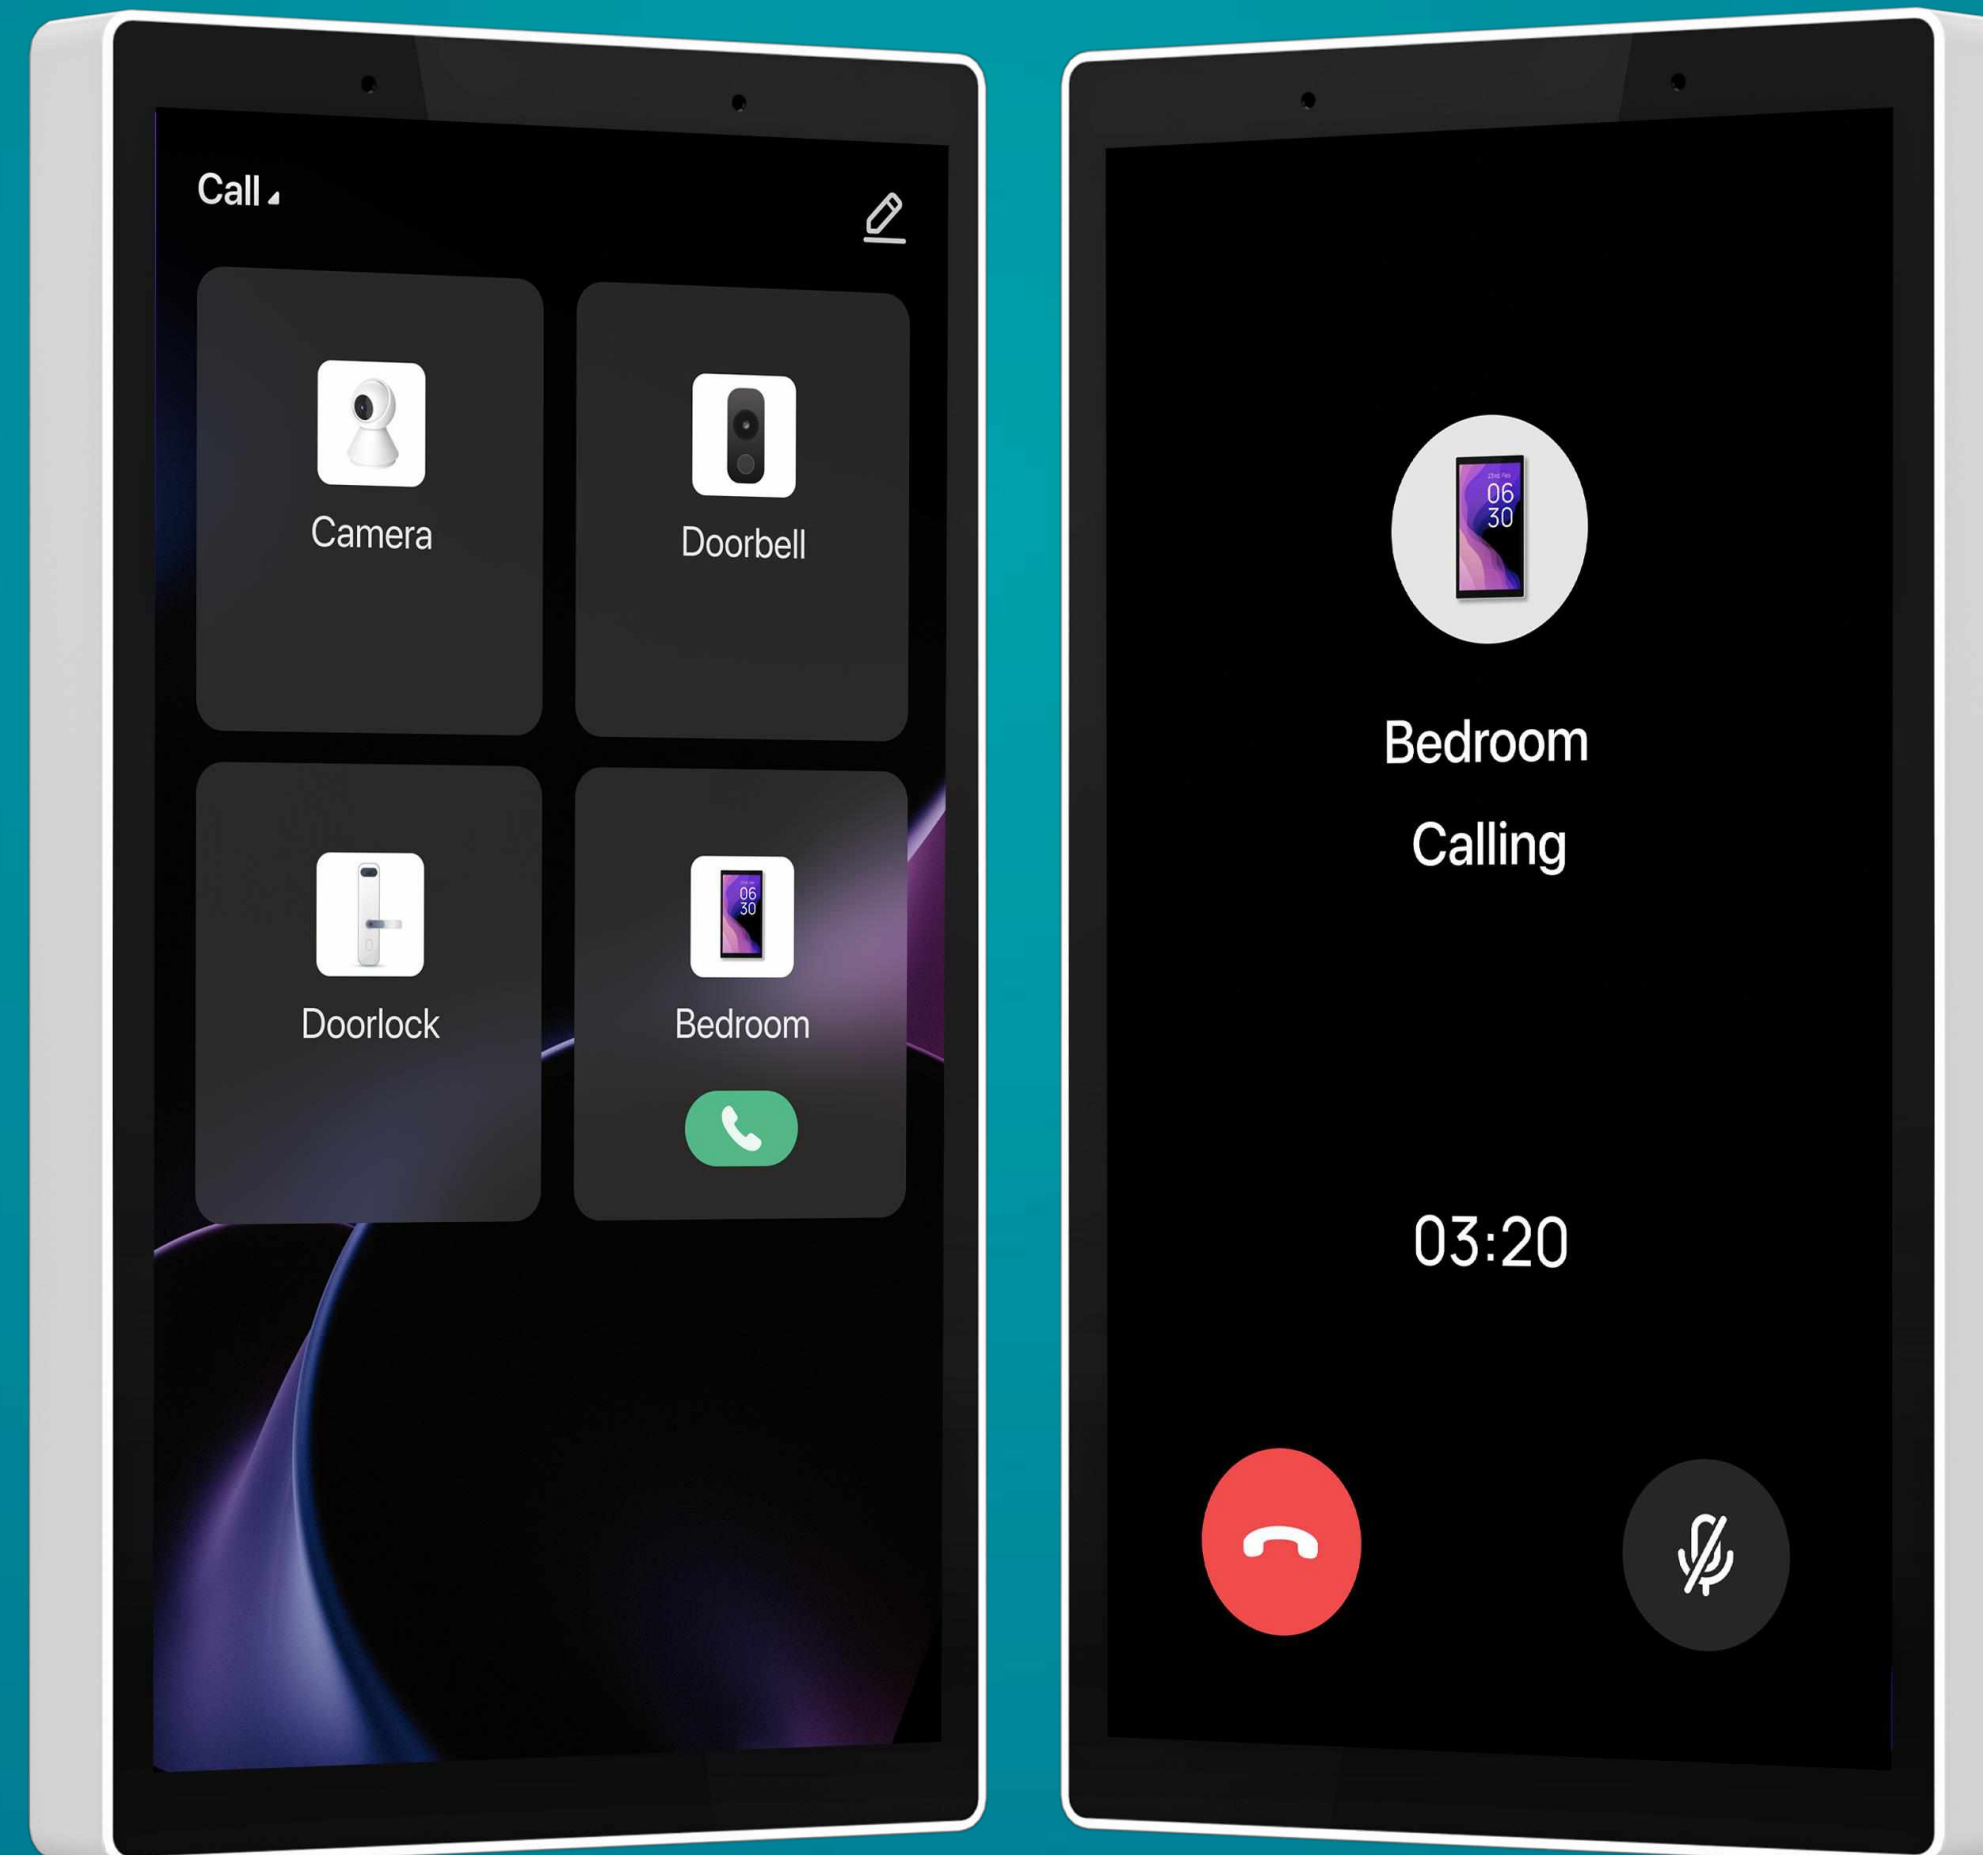

Contrast

Smart Control Panel L

Echo Show

iPad

Built-in Zigbee Gateway	✓	✗	✗
Built-in BLE Mesh	✓	✗	✗
In-wall to replace a switch	✓	✗	✗
Local Control(off-network)	✓	✗	✗
Edge Computing	✓	✗	✗
Alexa Built-in	✓	✓	✗
Homekit	✓	✗	✓

Audio & Video Call with Camera, Doorbell and Door Lock

P&T Camera

Cube Camera

Battery Camera

Smart Doorbell

Photo Doorbell

Video Door Lock

Family Call

Room to room communication is now possible

Proximity sensing

Thanks to the high-precision dToF sensor, when people approach, screen will automatically turn on

Theme

Multiple sets of themes to meet different aesthetic needs

Quick Control

Sliding down the home page, every device and scene is arranged in the form of components.

You can delete, add, and sort according to your own usage habits.

No need to enter the device details page, maximize user interaction efficiency.