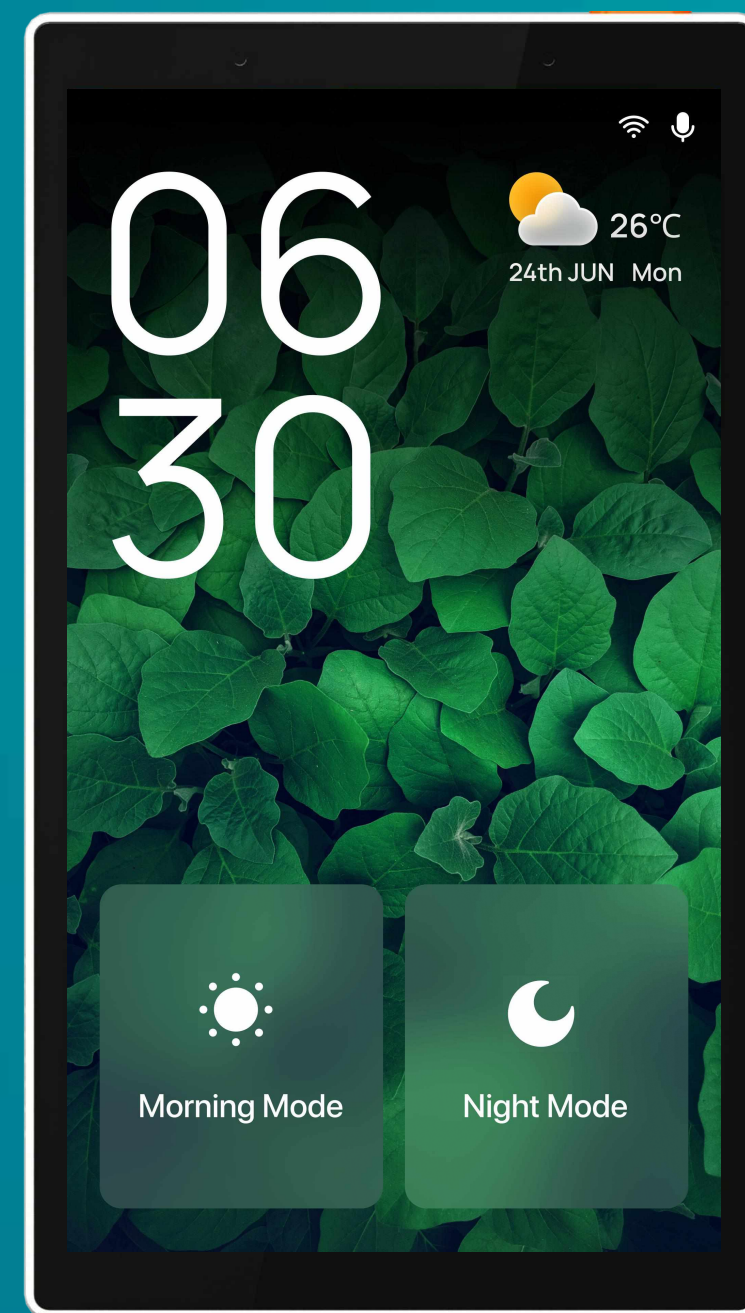

Theme

Multiple sets of themes to meet different aesthetic needs

Green