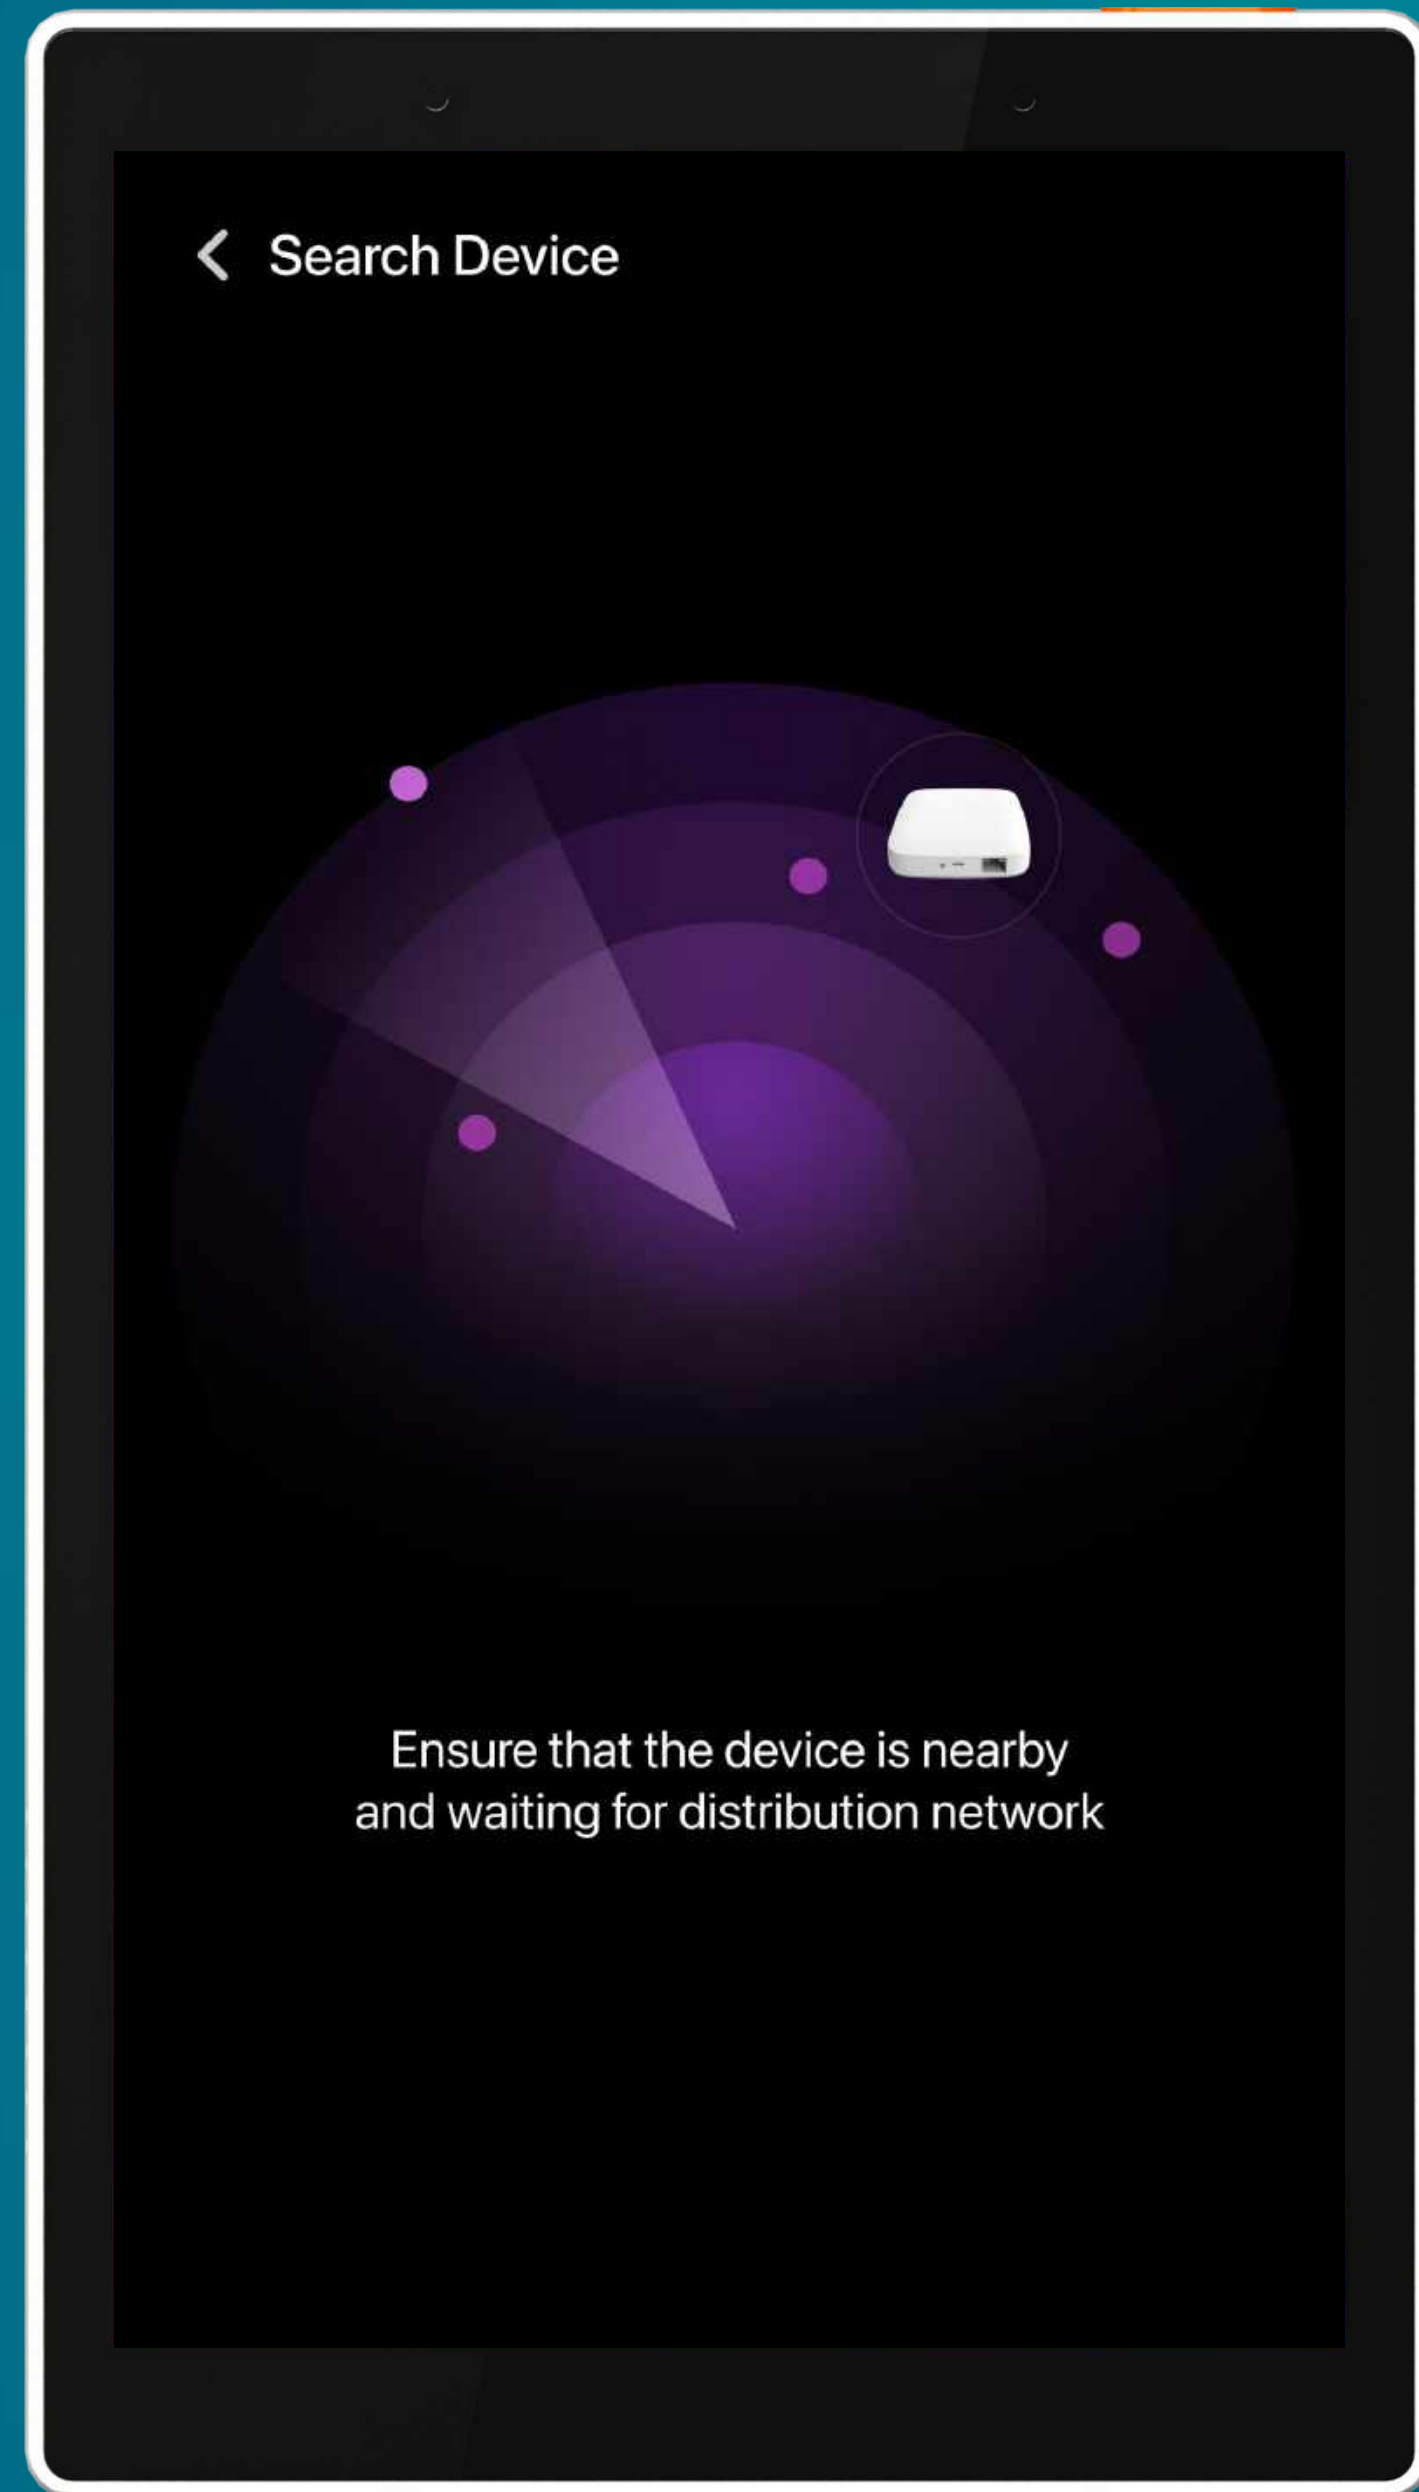

- ✓ **Device control without network**
- ✓ **Tap-to-Run without network**
- ✓ **Group control without network**
- ✓ **Automation logic executes at the edge**
- ✓ **Pairing devices without Mobile APP**