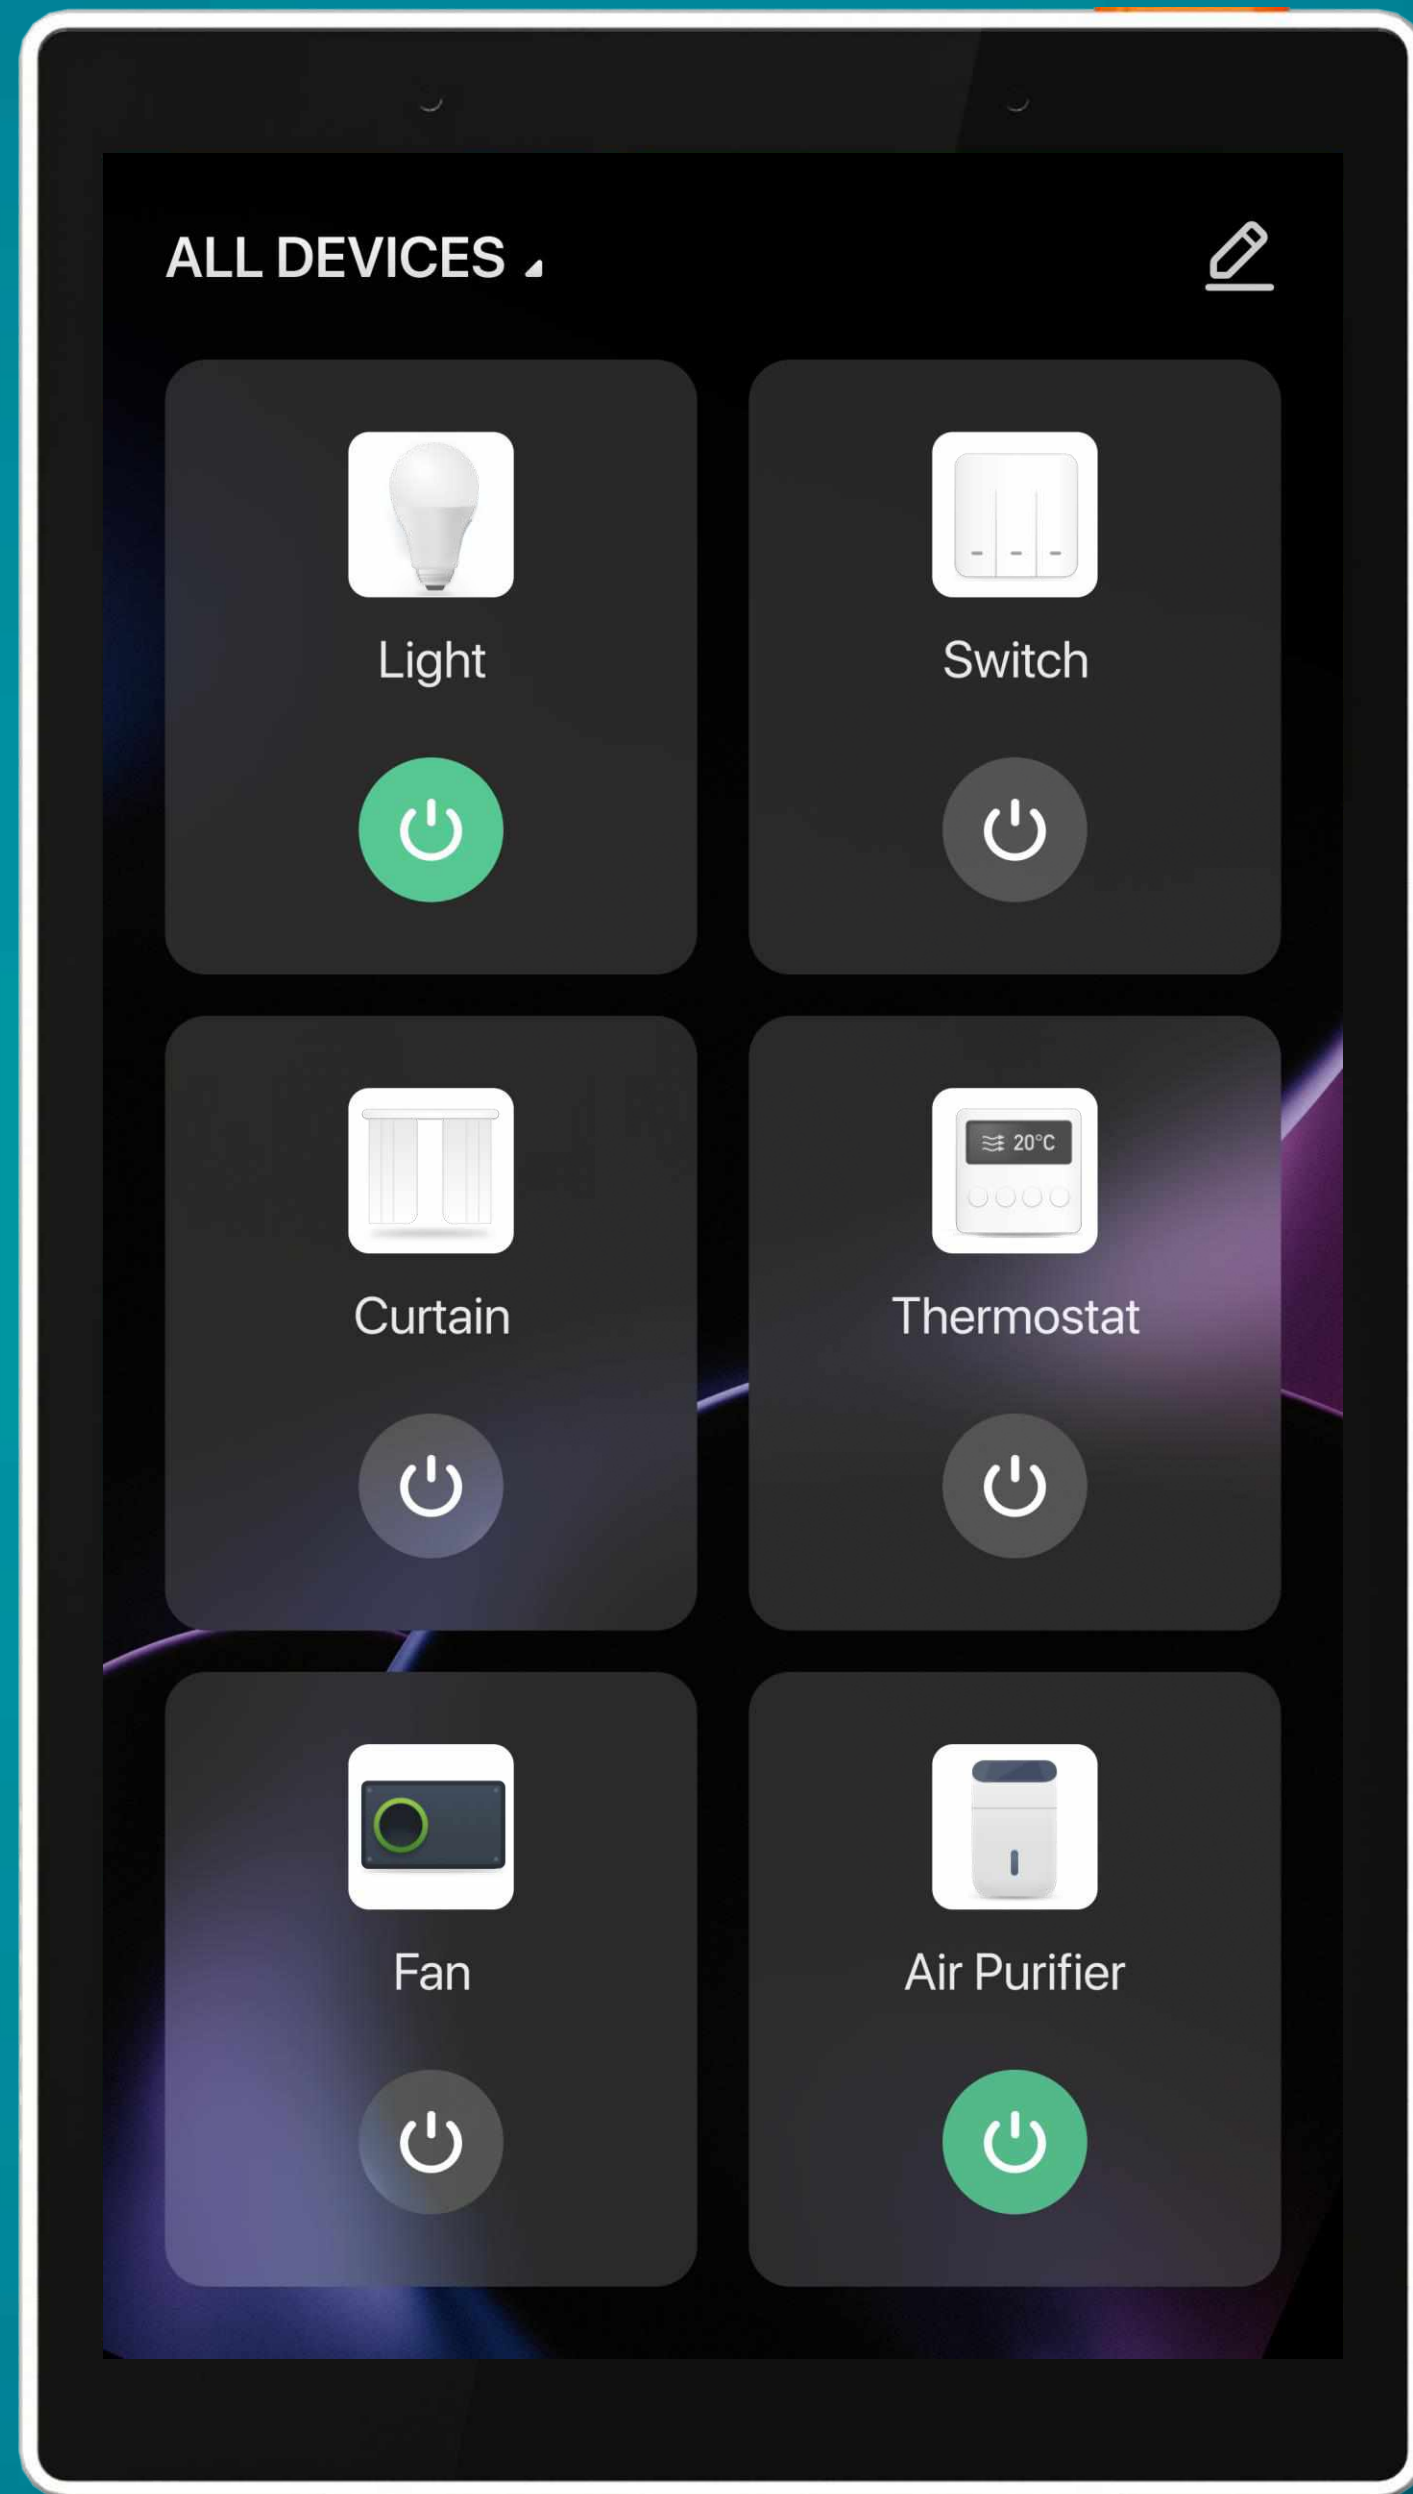

omnifa

Vive Smart.

Smart Control Panel L

All in one
Display

In-wall
installation

OMNIA

**Easy to install, Just
replace switch with
up to 2 ways.**

Device Page

All-New Device Page makes
device control more efficient

umnia

Tap-to-Run

Control all scenes in your App, without setting up again.

built-in

Built-in *Amazon* *Alexa* voice control

Put Amazon Alexa on your walls and enjoy the convenience of built-in clutter-free voice control with audio responses from a touchscreen panel on your wall

Contrast

Smart Control Panel L

Echo Show

iPad

Built-in Zigbee Gateway	✓	✗	✗
Built-in BLE Mesh	✓	✗	✗
In-wall to replace a switch	✓	✗	✗
Local Control(off-network)	✓	✗	✗
Edge Computing	✓	✗	✗
Alexa Built-in	✓	✓	✗
Homekit	✓	✗	✓