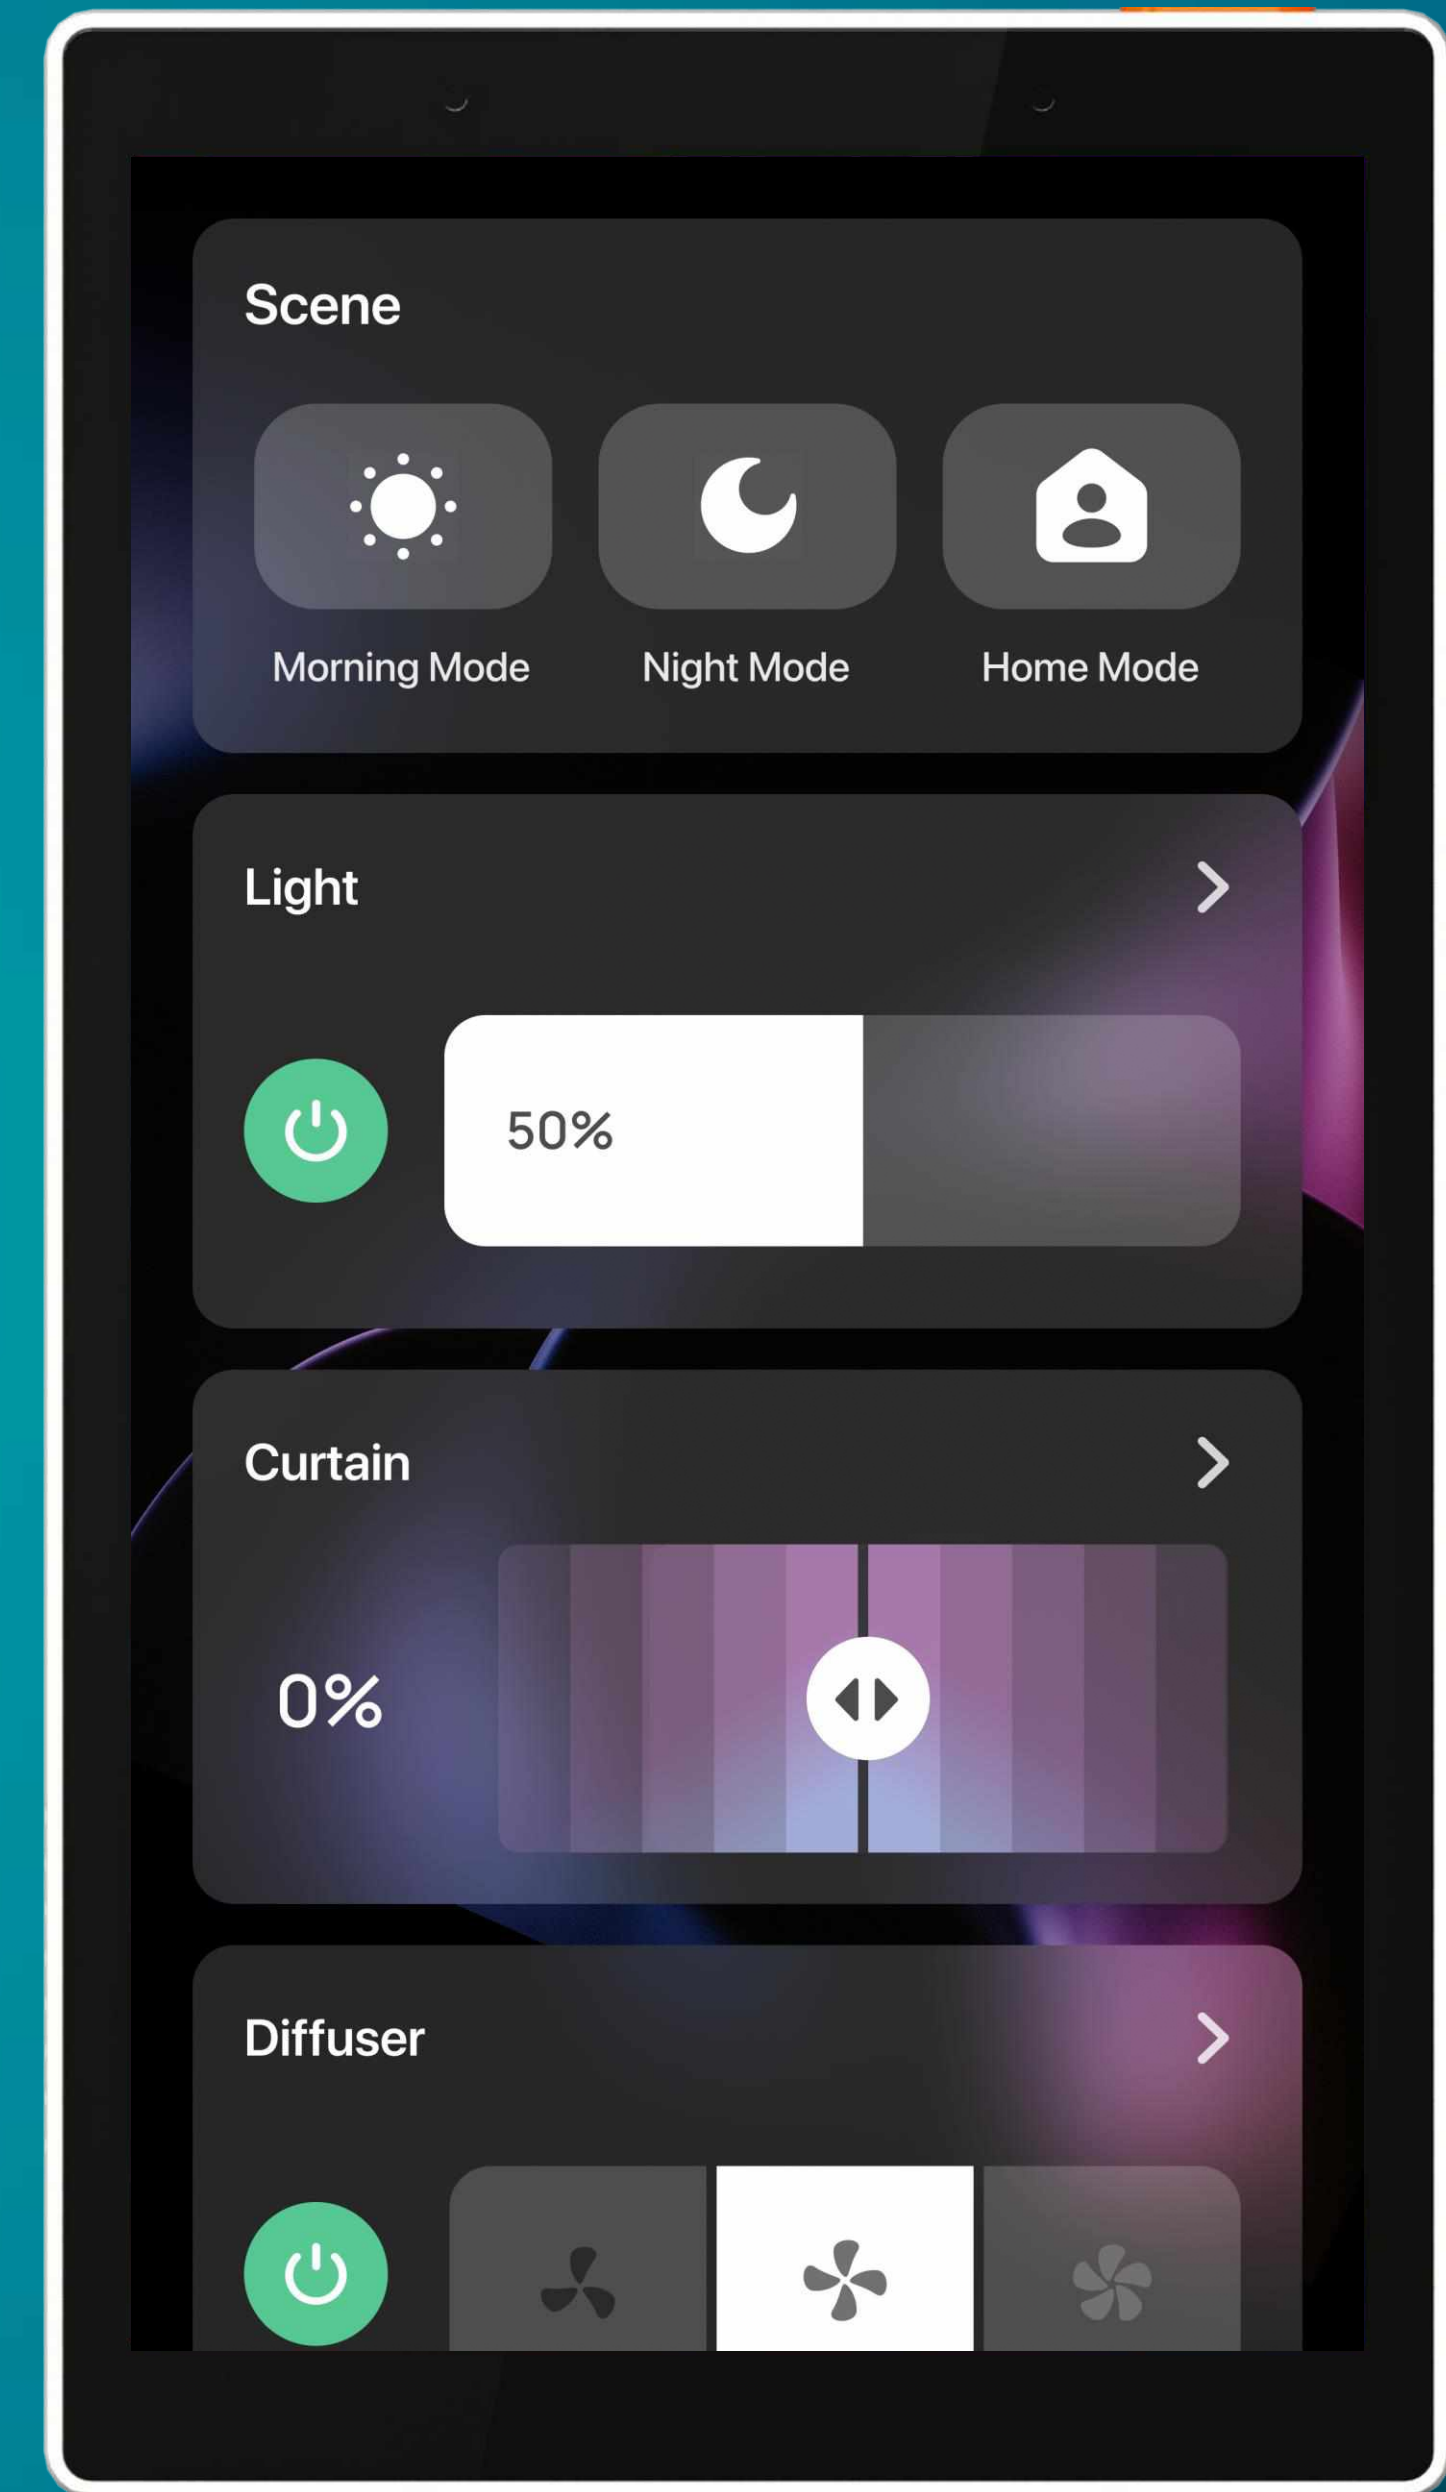

Room to room communication is now possible

Proximity sensing

Thanks to the high-precision dToF sensor, when people approach, screen will automatically turn on

Theme

Multiple sets of themes to meet different aesthetic needs

Purple

Green

Desert

Mountain

Mystery

224 PPI

Retina Display
See every pixel
clearly

OMNIA

Quick Control

Sliding down the home page, every device and scene is arranged in the form of components.

You can delete, add, and sort according to your own usage habits.

No need to enter the device details page, maximize user interaction efficiency.

Flip Clock

Technology art on the wall

- *5 " Retina display*
- *224 Ppi 480*854*
- *4-core Cortex™ -A35*
- *dToF sensor*
- *2 relay (2-way switch)*
- *Wi-Fi and LAN*
- *RS 485*
- *Zigbee Gateway*
- *BLE Mesh Gateway*