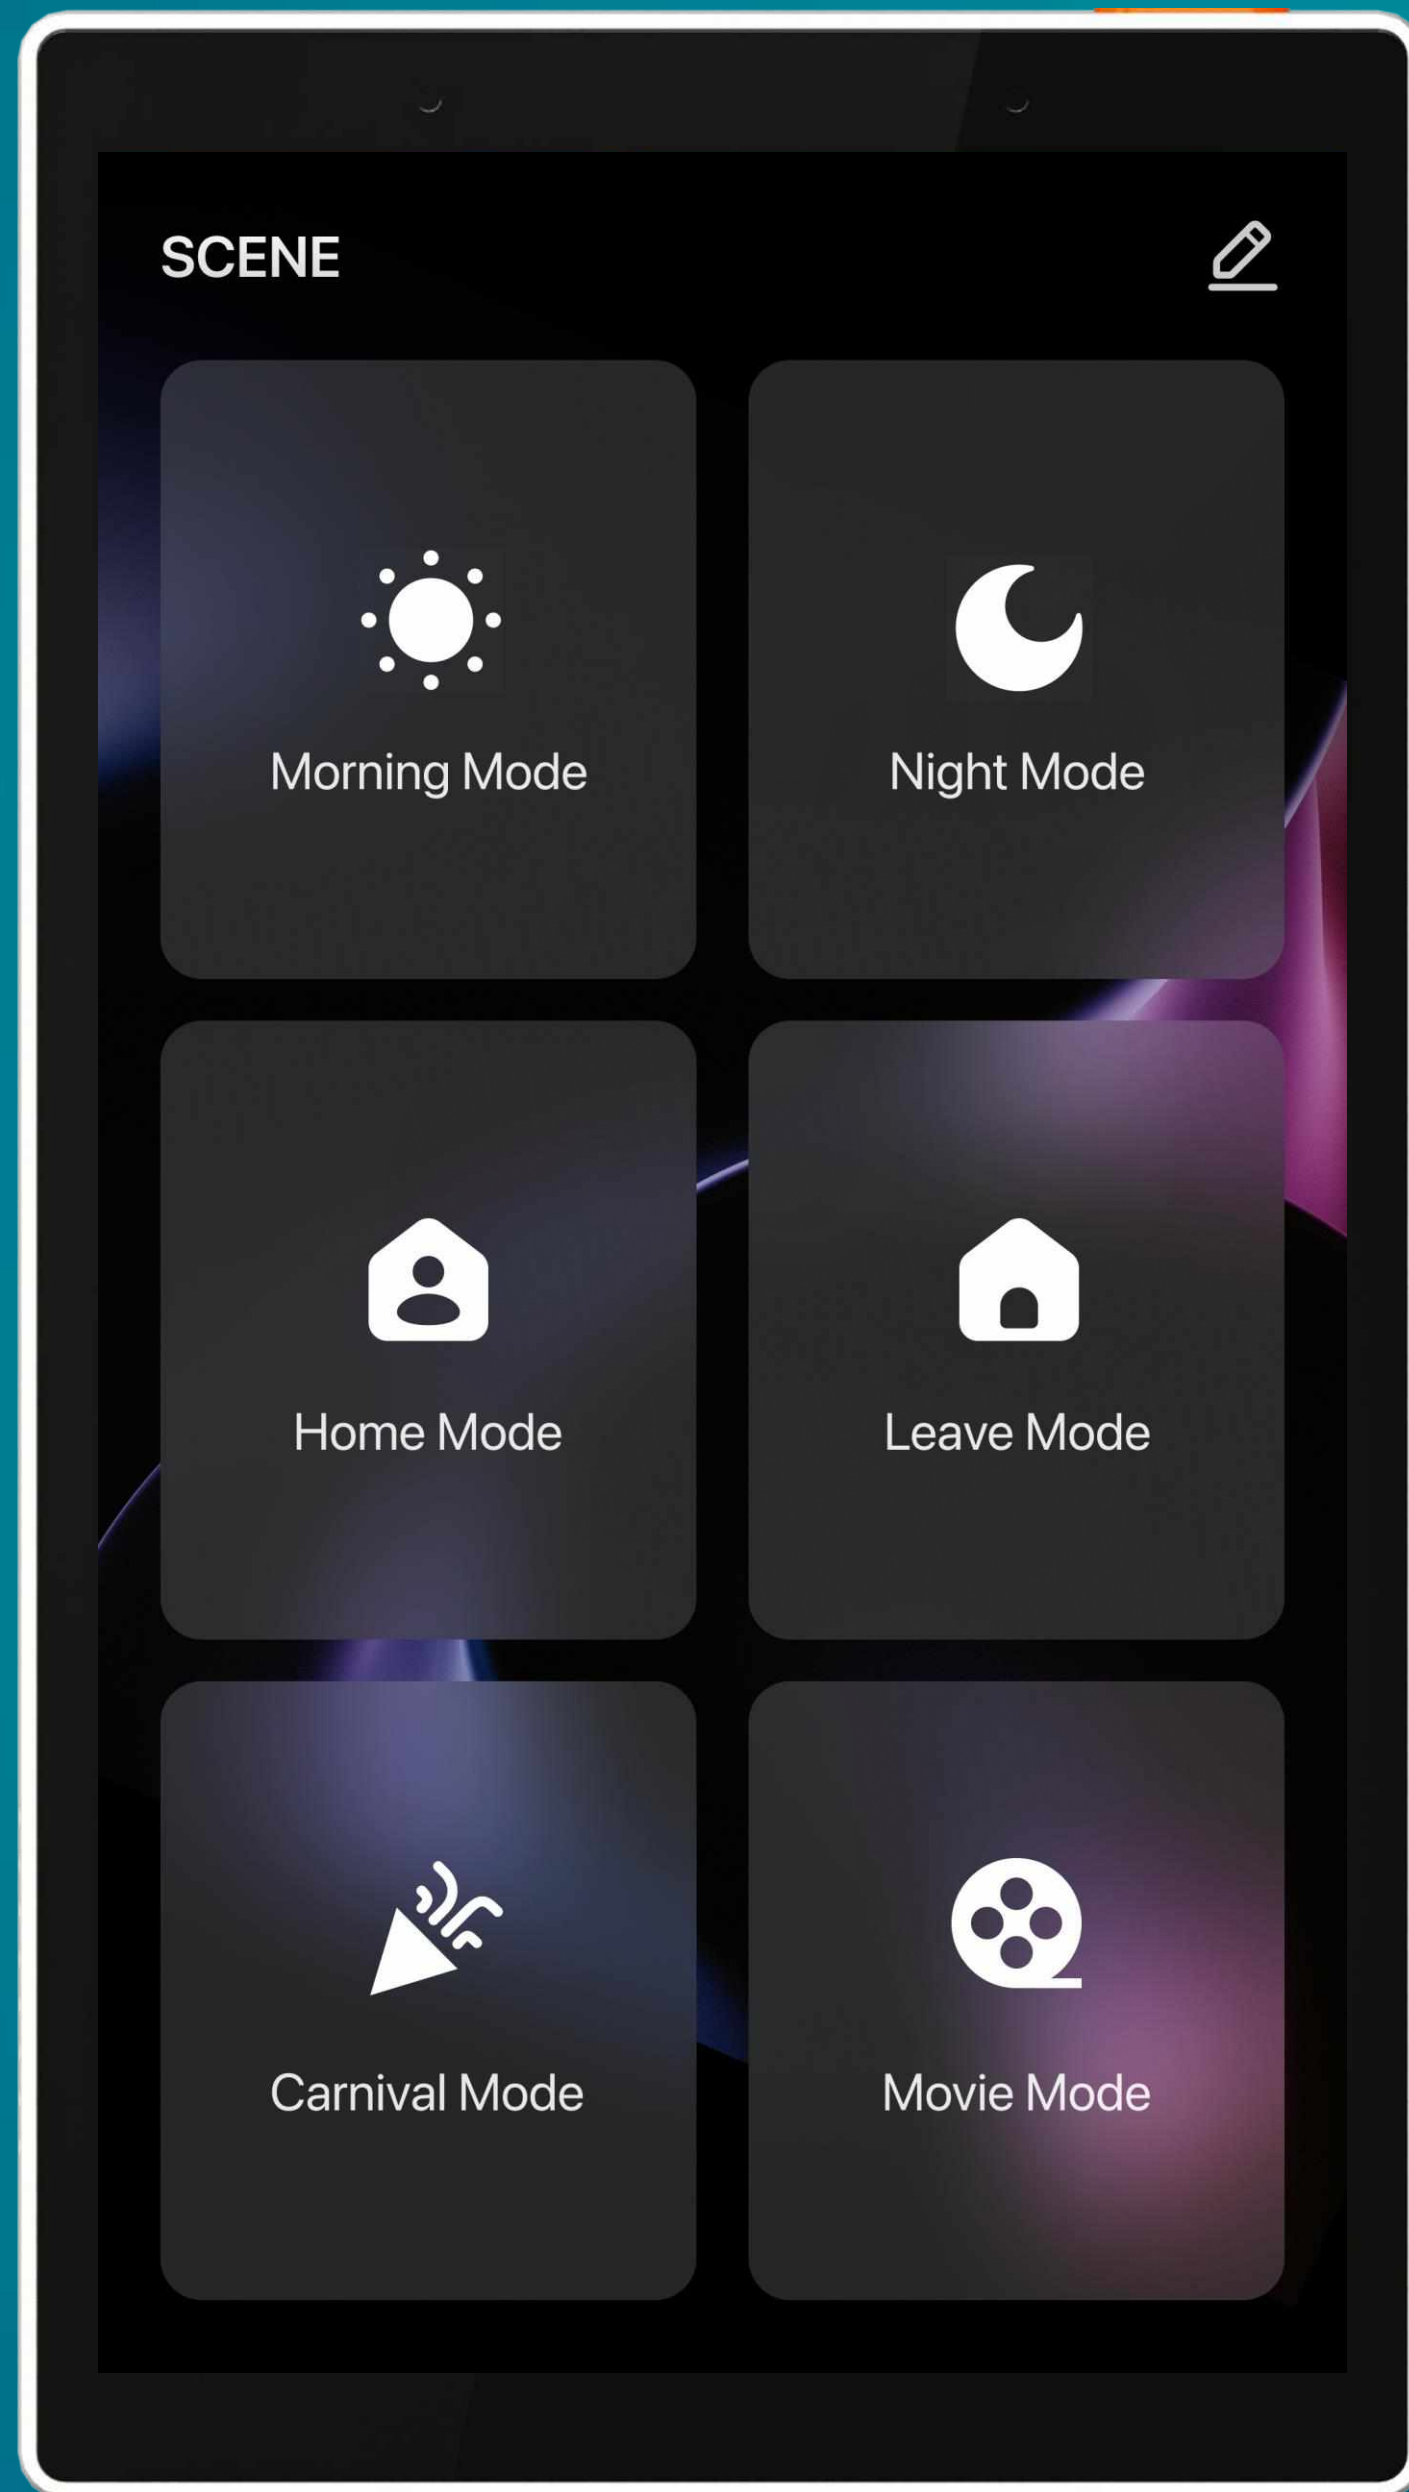

omnifa

Vive Smart.

Smart Control Panel L

All in one
Display

In-wall
installation

OMNIA

**Easy to install, Just
replace switch with
up to 2 ways.**

Device Page

All-New Device Page makes
device control more efficient

umnia

Tap-to-Run

Control all scenes in your App, without setting up again.

built-in

Built-in *Amazon* *Alexa* voice control

Put Amazon Alexa on your walls and enjoy the convenience of built-in clutter-free voice control with audio responses from a touchscreen panel on your wall

“Alexa, turn on light”

“Alexa, turn on Morning Mode”

“Alexa, what's the weather like?”

“Alexa, I'm back”

OMNIA

Edge Computing Brain

With Built-in **Multimode Gateway**, you can easily link **Zigbee** and **BLE Mesh** devices without a separate gateway.

Contrast

Smart Control Panel L

Echo Show

iPad

Built-in Zigbee Gateway	✓	✗	✗
Built-in BLE Mesh	✓	✗	✗
In-wall to replace a switch	✓	✗	✗
Local Control(off-network)	✓	✗	✗
Edge Computing	✓	✗	✗
Alexa Built-in	✓	✓	✗
Homekit	✓	✗	✓