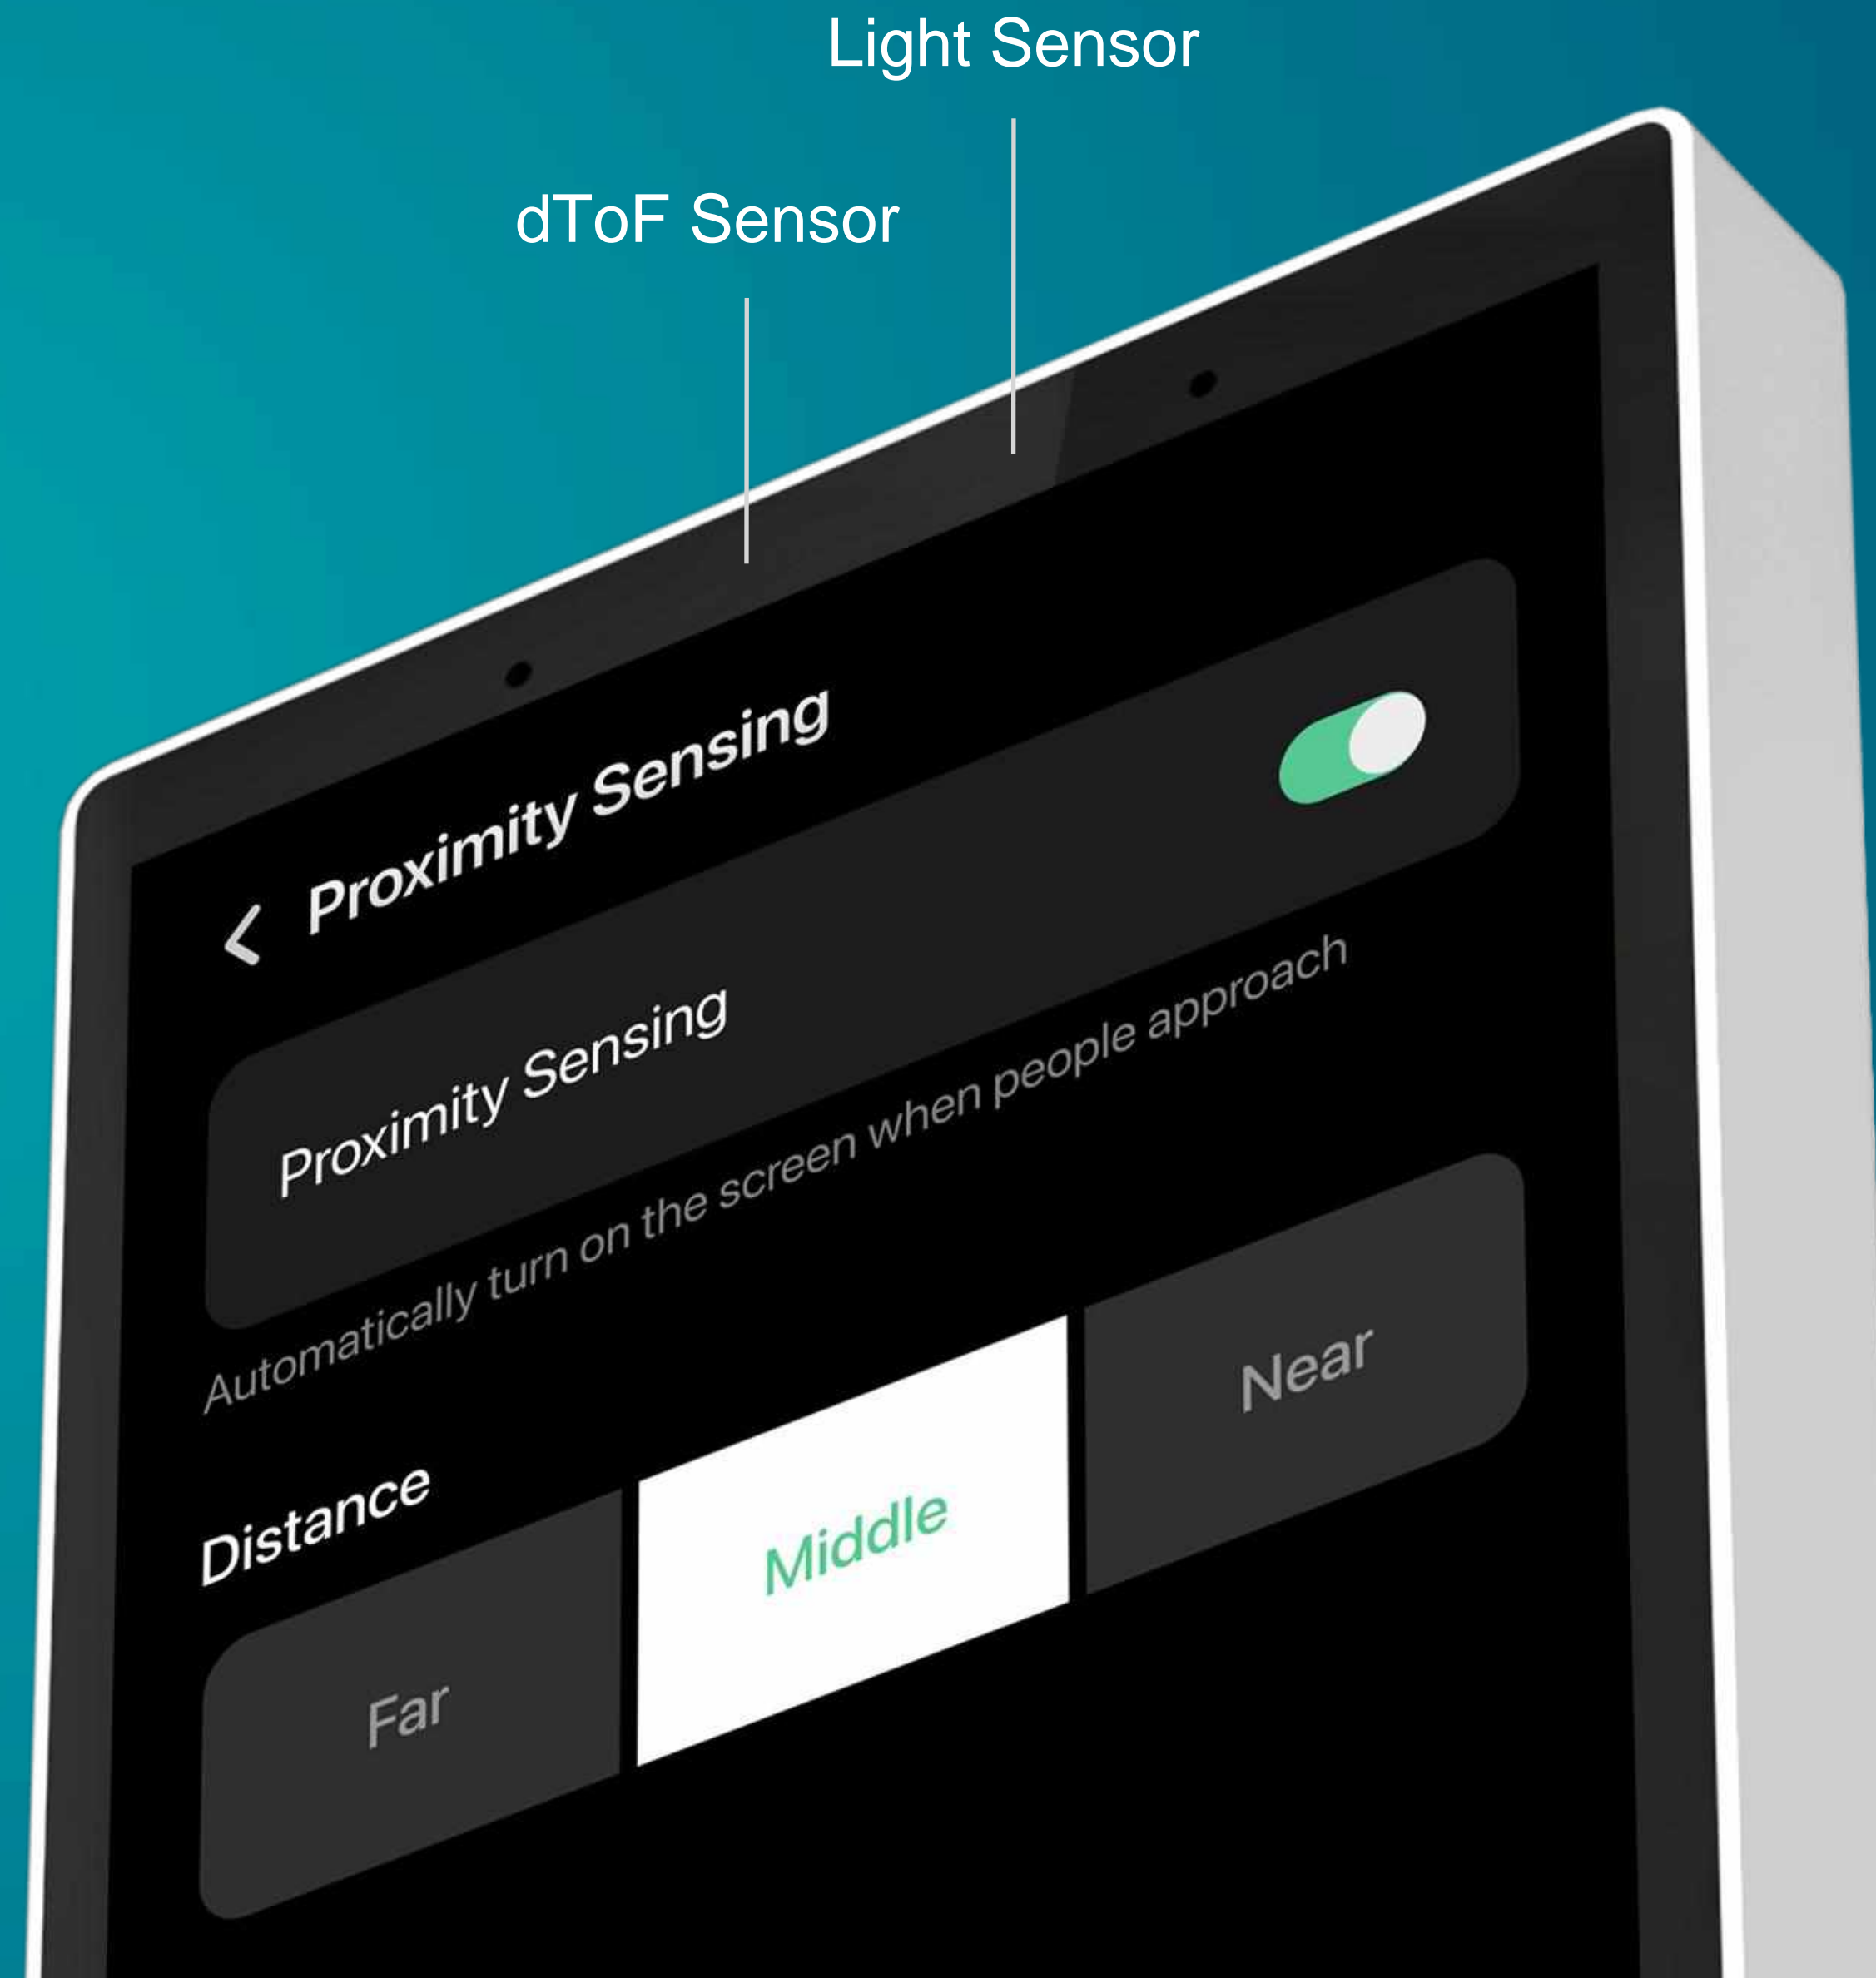

Proximity sensing

Thanks to the high-precision dToF sensor, when people approach, screen will automatically turn on