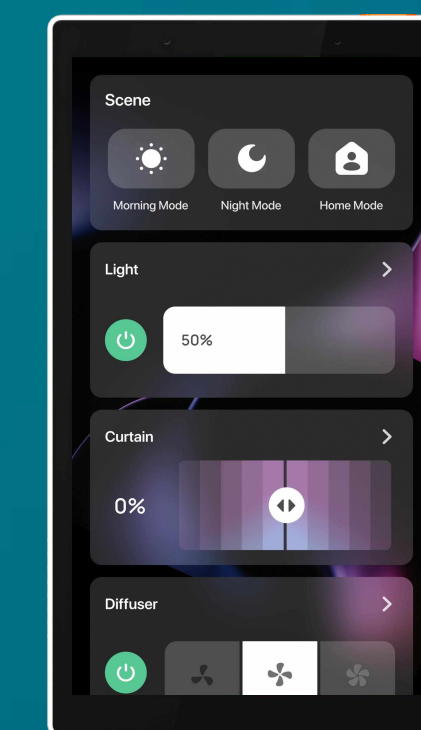

Quick Control