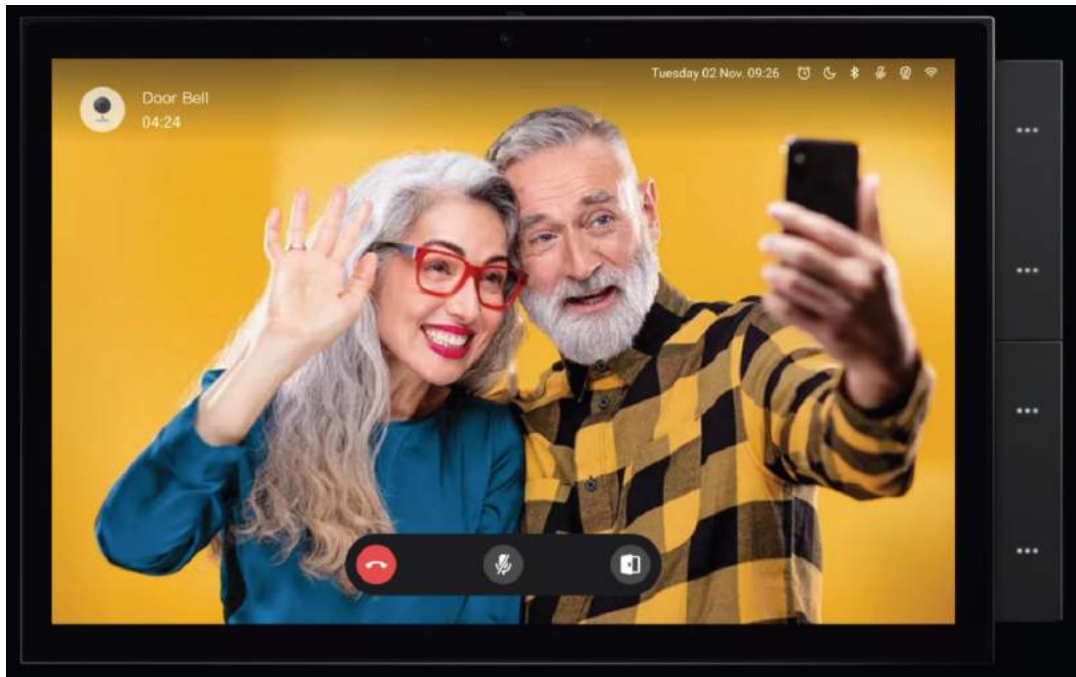

omnIA

Vive Smart.

Smart Control Panel MAX

9 boards, 27 structures, 1024 components

Liquid Retina Display

10.1-inch high-resolution large screen

Built for the whole house, it uses amorphous silicon (a-Si) TFTs as switching devices with capacitive touch panel (CTP), high resolution full lamination process

10.1 inch 1920*1200 (a-Si)TFT
Adaptive 60Hz refresh rate
16.7M Color max color gamut.

OMNIA

Powerful Hi-Fi Speaker 1.8W

T-Control™

Tuya's revolutionary T-Control technology, Customizable associated devices, Scene, volume, etc., multiple controls on one screen;

- Custom button
- Quick Control Panel

A close-up, low-angle shot of a smartphone's front camera lens. The lens is a small, circular, black component set into a dark grey, metallic-looking bezel. The background is dark and out of focus, emphasizing the camera lens.

5 megapixel front camera

Camera physical pick:
It's a camera, and it's a
housekeeper

iShare™

Interconnect with audio and video media, like: IPC, doorbell and other equipment

- IPC
- Video doorbell
- Video door lock
- Front camera
- Whole house call