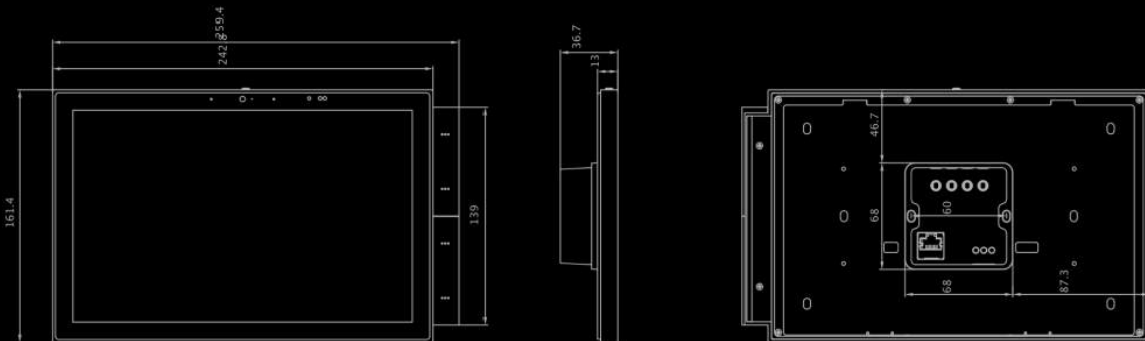

30分钟前

核酸采样地点由32栋改成49栋，采样时间不变，请大家合理安排。

智能呼梯

Ways of power supply

Support 12 V power supply
It also can run with
independent power supply

Product Specification

Control Panel MAX

US Spec.

Asia Spec.

OMNIA

CPU Quad-core high-performance processor	Screen Size 10.1 Inches
Resolution 1920*1200	Memory 2+8G
Microphone 2 Microphone	Speaker 2*1.8w
Protocols Wi-Fi, Bluetooth, Zigbee, 485	
Interface 220V Neutral wire,12V DC	
Sensing Proximity sensing, temperature and humidity sensing, light sensing	