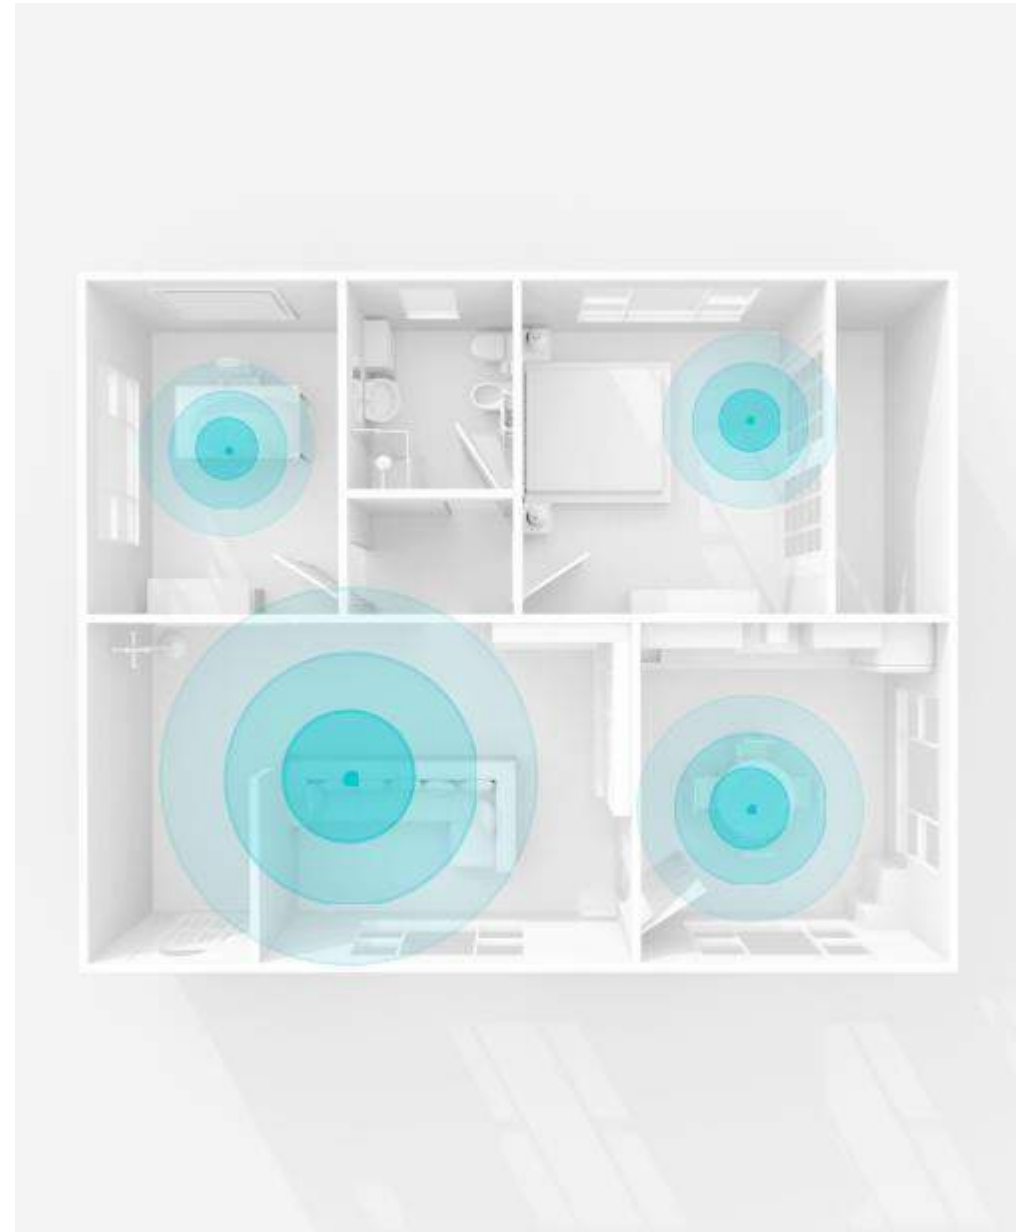

5 megapixel front camera

Camera physical pick:
It's a camera, and it's a
housekeeper

iShare™

Interconnect with audio and video media, like: IPC, doorbell and other equipment

- IPC
- Video doorbell
- Video door lock
- Front camera
- Whole house call

Dual microphone array, Ultra speech
recognition experience

OMNIA

Super Gateway

Support Zigbee, Bluetooth, 485 port,
Ethernet. And more!

Wi- Fi

Zigbee

BT

485

Ethernet

Add devices with just one click

Support one-click search for Zigbee and Bluetooth devices;
All devices and scenes are synchronized with the APP

LAN Control

- Control the device even when the network is disconnected;
- Support cross-protocol and cross-category;
- Get the whole house device connected with one click