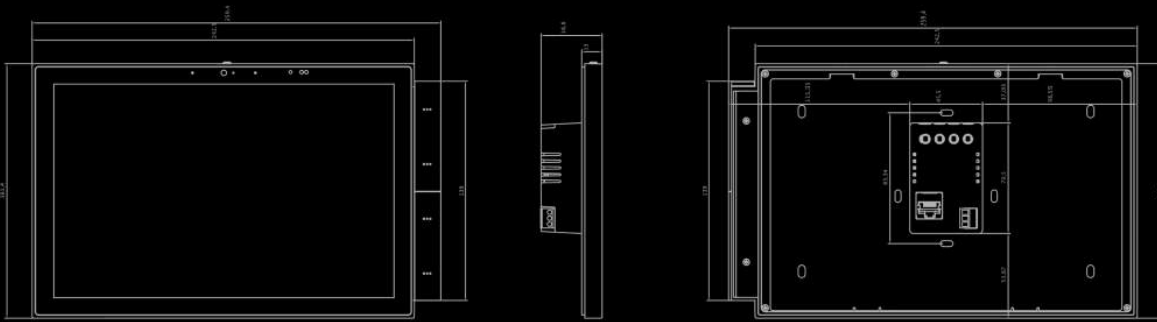

30分钟前

核酸采样地点由32栋改成49栋，采样时间不变，请大家合理安排。

智能呼梯

Ways of power supply

Support 12 V power supply
It also can run with
independent power supply

Product Specification

Control Panel MAX

US Spec.

Asia Spec.

OMNIA

CPU Quad-core high-performance processor	Screen Size 10.1 Inches
Resolution 1920*1200	Memory 2+8G
Microphone 2 Microphone	Speaker 2*1.8w
Protocols Wi-Fi, Bluetooth, Zigbee, 485	
Interface 220V Neutral wire,12V DC	
Sensing Proximity sensing, temperature and humidity sensing, light sensing	